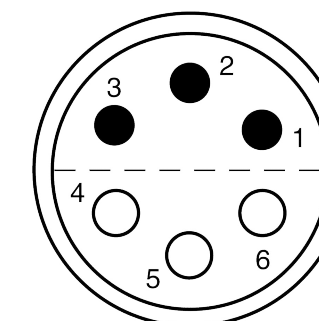

All dimensions are in millimeters (mm)

Alignment Key  
Front View

Insert Configuration  
Rear View

**Note:**

1) This picture is generic and for illustrative purposes only, and may show different keying, materials, colour, finish, and contact configuration. Minor shape or feature variations to actual item may be present.

All additional information are documented on the datasheet (See below link or QR Code)  
[www.lemo.com/pdf/FFA.1S.306.CLAL32.pdf](http://www.lemo.com/pdf/FFA.1S.306.CLAL32.pdf)

Model	Series	Insert Config.	Housing	Insulator	Contact	Collet Type	Cable Ø	Variant
FFA	1S	306	CL	AL	32			