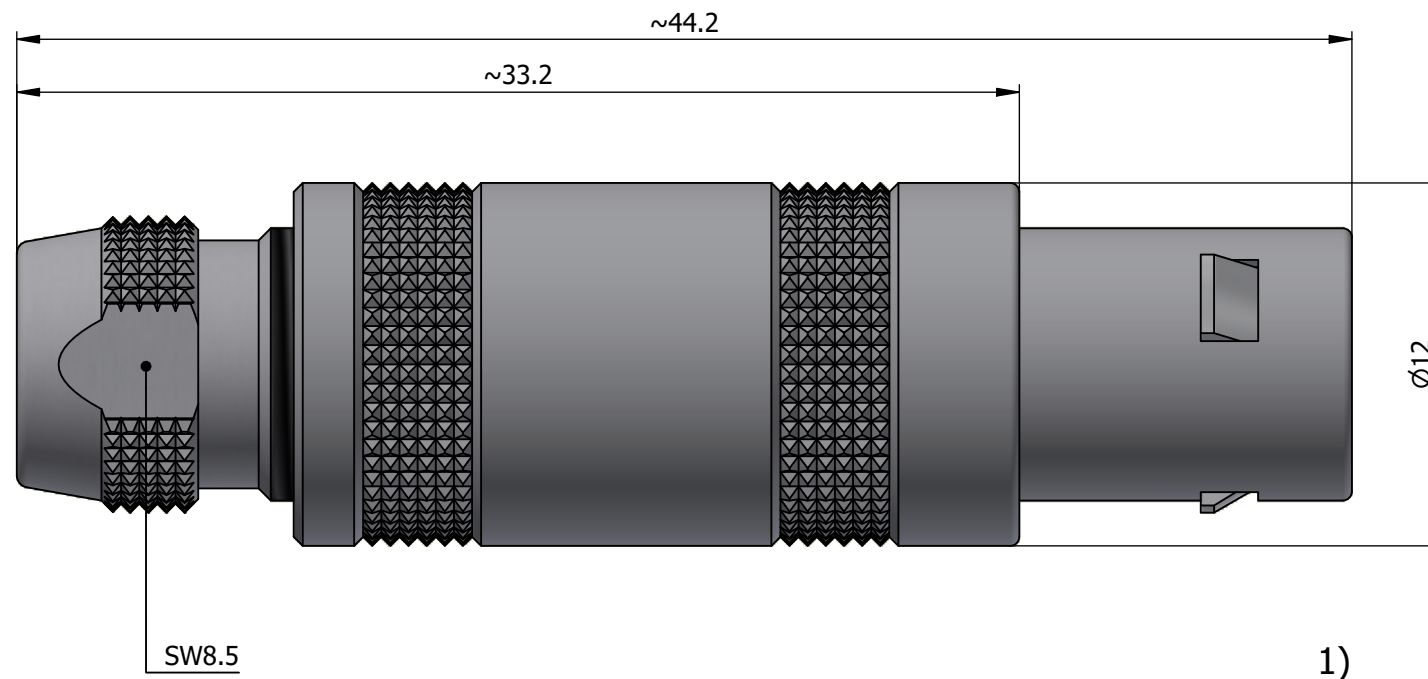

All dimensions are in millimeters (mm)

Alignment Key  
Front View

Insert Configuration  
Rear View

**Note:**

1) This picture is generic and for illustrative purposes only, and may show different keying, materials, colour, finish, and contact configuration. Minor shape or feature variations to actual item may be present.

All additional information are documented on the datasheet (See below link or QR Code)  
[www.lemo.com/pdf/FFA.1S.306.CLAL32.pdf](http://www.lemo.com/pdf/FFA.1S.306.CLAL32.pdf)

Model	Series	Insert Config.	Housing	Insulator	Contact	Collet Type	Cable Ø	Variant
FFA	1S	306	CL	AL	32			