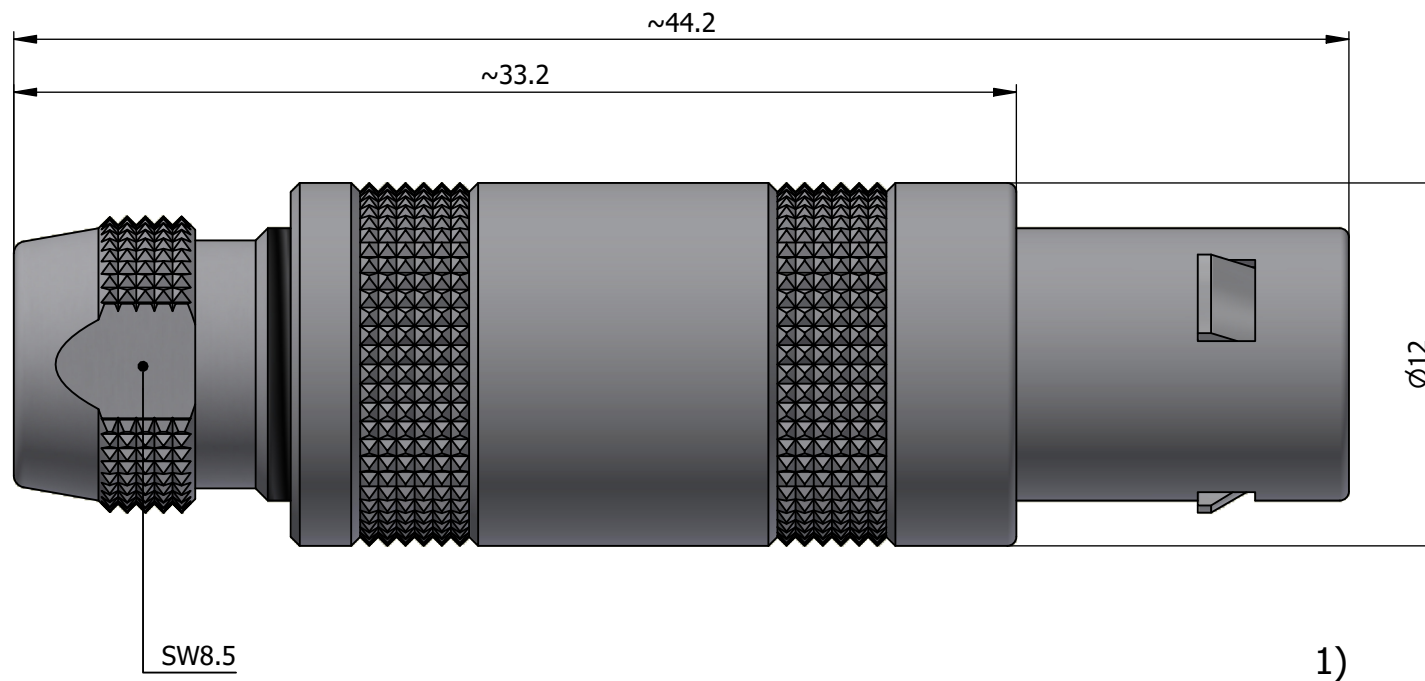

All dimensions are in millimeters (mm)

Alignment Key
Front View

Insert Configuration
Rear View

Note:

1) This picture is generic and for illustrative purposes only, and may show different keying, materials, colour, finish, and contact configuration. Minor shape or feature variations to actual item may be present.

All additional information are documented on the datasheet (See below link or QR Code)
www.lemo.com/pdf/FFA.1S.306.CLAL57.pdf

Model	Series	Insert Config.	Housing	Insulator	Contact	Collet Type	Cable Ø	Variant
FFA	1S	306				CLAL	57	