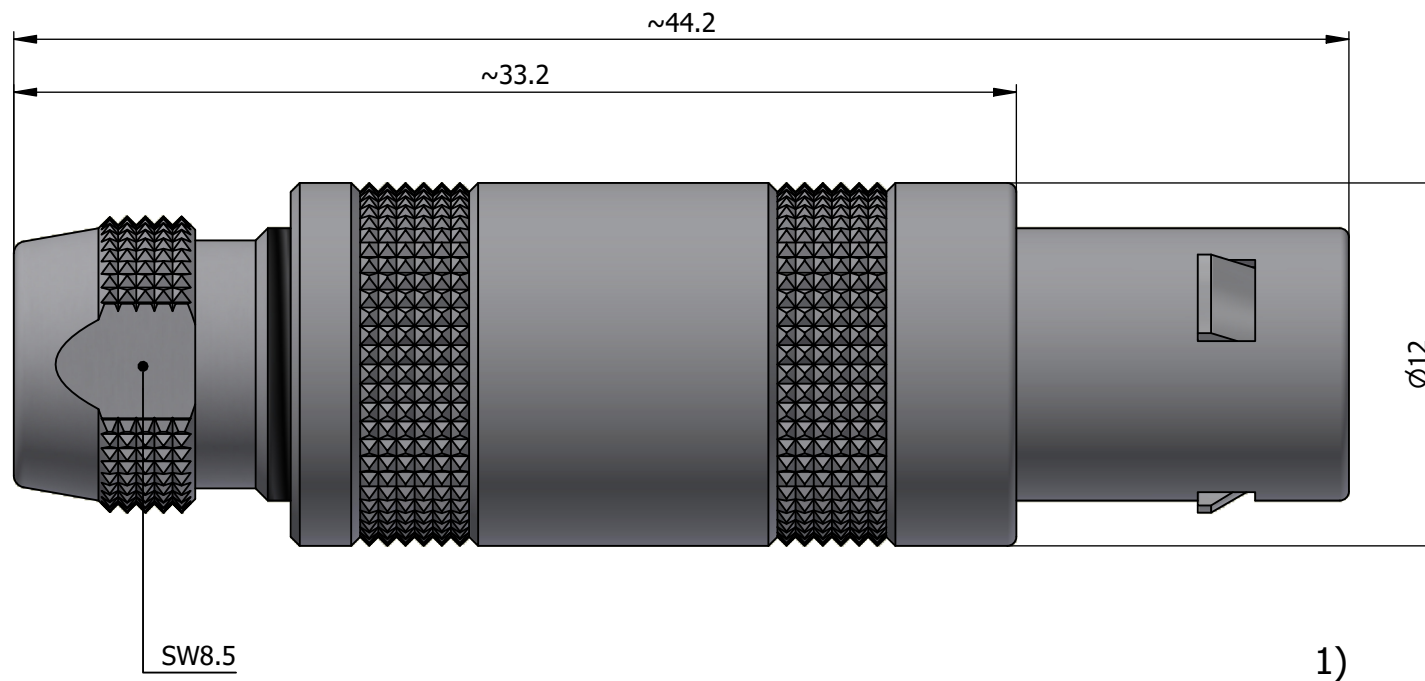

All dimensions are in millimeters (mm)

Alignment Key  
Front View

Insert Configuration  
Rear View

**Note:**

1) This picture is generic and for illustrative purposes only, and may show different keying, materials, colour, finish, and contact configuration. Minor shape or feature variations to actual item may be present.

All additional information are documented on the datasheet (See below link or QR Code)  
[www.lemo.com/pdf/FFA.1S.306.KLAC62.pdf](http://www.lemo.com/pdf/FFA.1S.306.KLAC62.pdf)

Model	Series	Insert Config.	Housing	Insulator	Contact	Collet Type	Cable Ø	Variant
FFA	1S	306	KLAC	62				