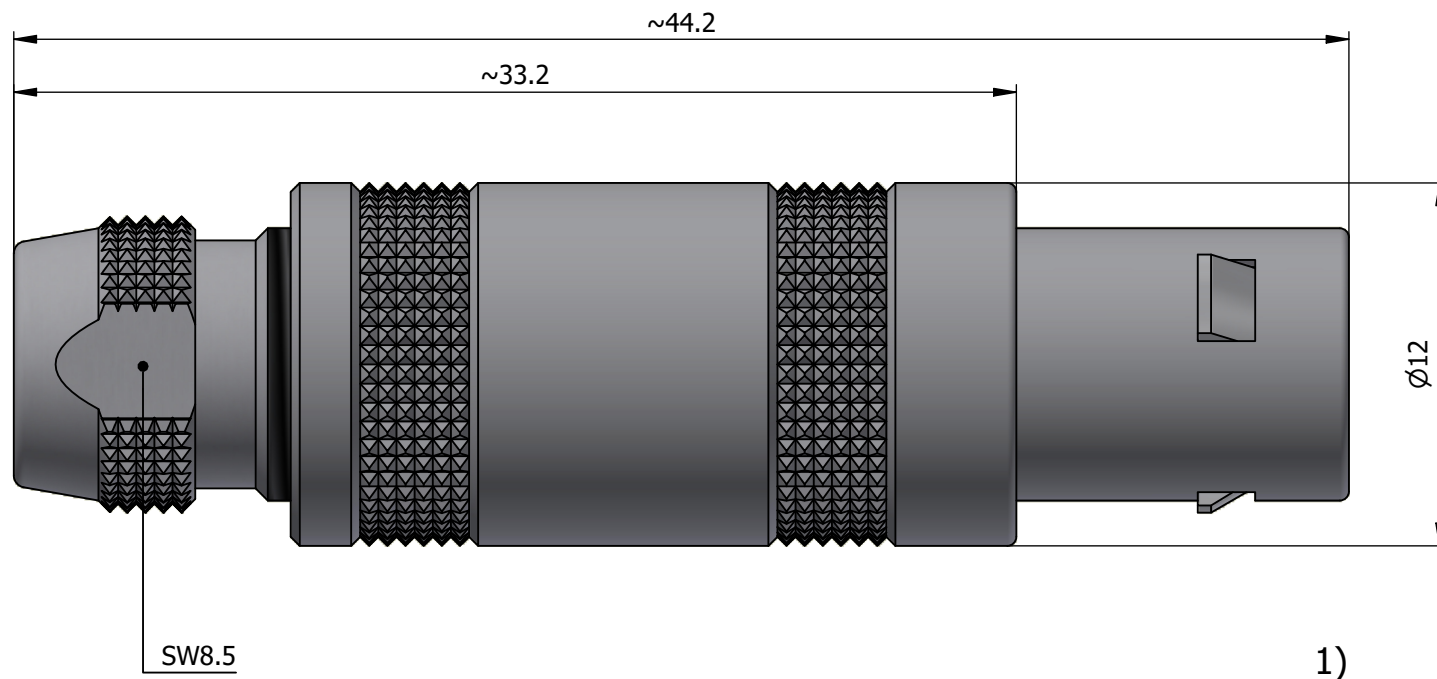

All dimensions are in millimeters (mm)

Alignment Key
Front View

Insert Configuration
Rear View

Note:

1) This picture is generic and for illustrative purposes only, and may show different keying, materials, colour, finish, and contact configuration. Minor shape or feature variations to actual item may be present.

All additional information are documented on the datasheet (See below link or QR Code)
www.lemo.com/pdf/FFA.1S.650.CLAC32.pdf

Model	Series	Insert Config.	Housing	Insulator	Contact	Collet Type	Cable Ø	Variant
FFA	1S	650						CLAC32