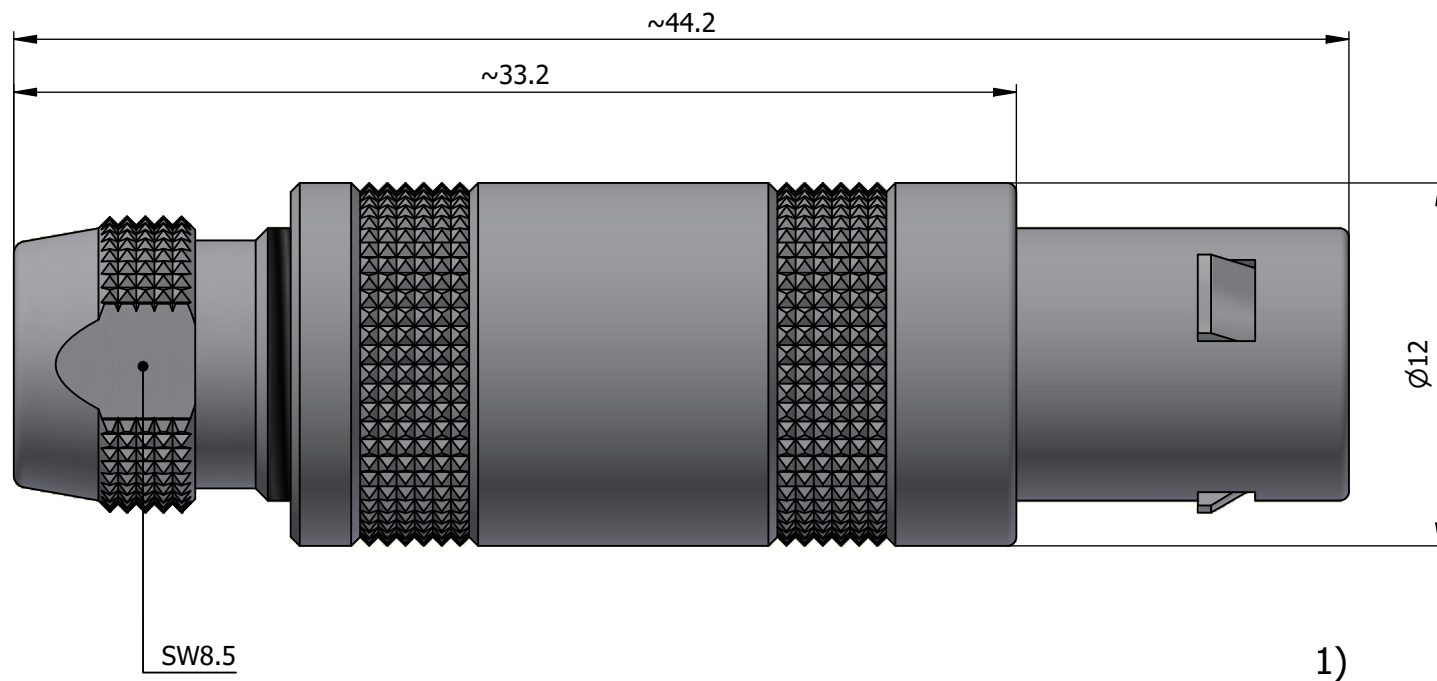

All dimensions are in millimeters (mm)

Alignment Key
Front View

Insert Configuration
Rear View

Note:

1) This picture is generic and for illustrative purposes only, and may show different keying, materials, colour, finish, and contact configuration. Minor shape or feature variations to actual item may be present.

All additional information are documented on the datasheet (See below link or QR Code)
www.lemo.com/pdf/FFA.1S.650.CTAC22.pdf

Model	Series	Insert Config.	Housing	Insulator	Contact	Collet Type	Cable Ø	Variant
FFA	1S	650				CTAC	22	