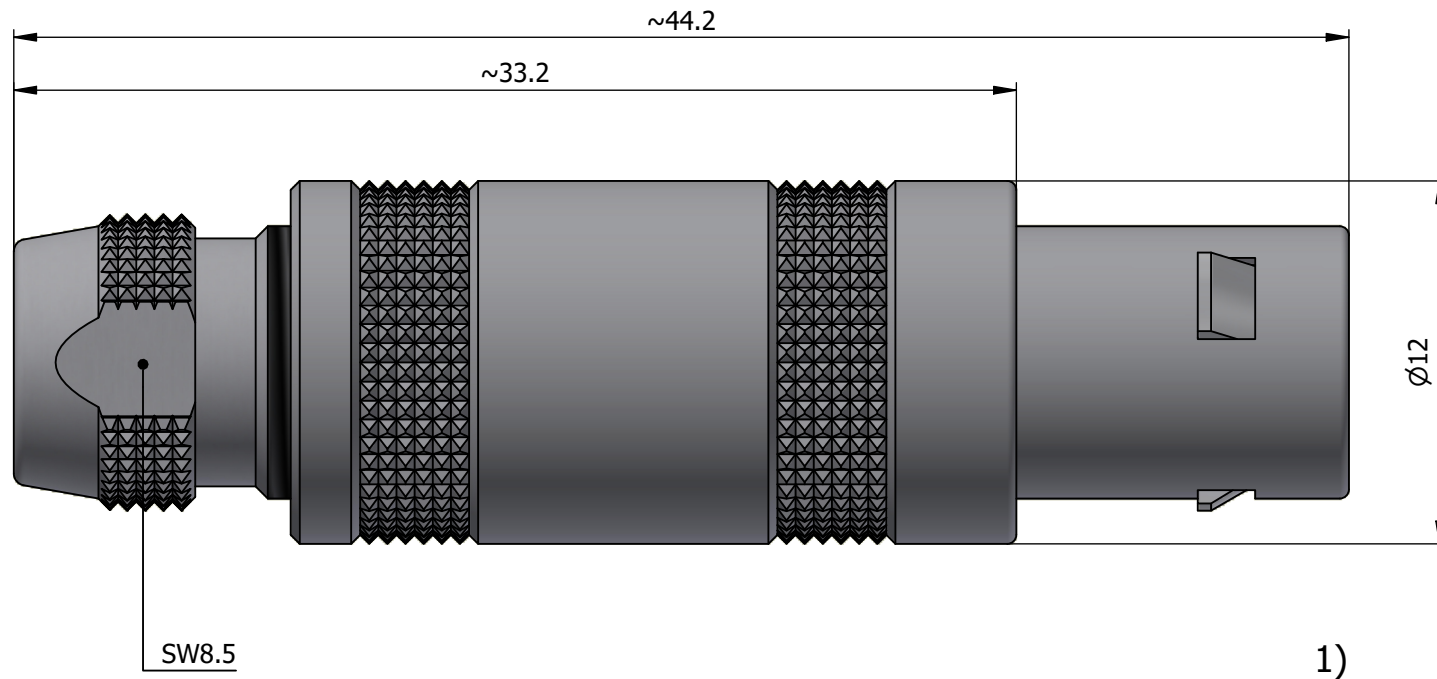

All dimensions are in millimeters (mm)

Alignment Key
Front View

Insert Configuration
Rear View

Note:

1) This picture is generic and for illustrative purposes only, and may show different keying, materials, colour, finish, and contact configuration. Minor shape or feature variations to actual item may be present.

All additional information are documented on the datasheet (See below link or QR Code)
www.lemo.com/pdf/FFA.1S.650.CTLC62.pdf

Model	Series	Insert Config.	Housing	Insulator	Contact	Collet Type	Cable Ø	Variant
FFA	1S	650	CTLC	62				