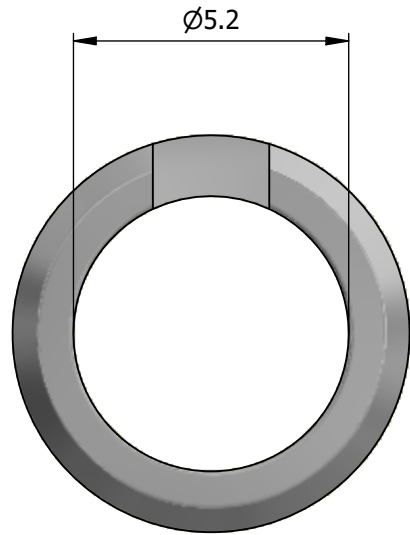

All dimensions are in millimeters (mm)

All additional information are documented on the datasheet (See below link or QR Code)
www.lemo.com/pdf/FFA.1S.752.CN.pdf

Datasheet

Collet for cable $\phi 4.2 - \phi 5.2$