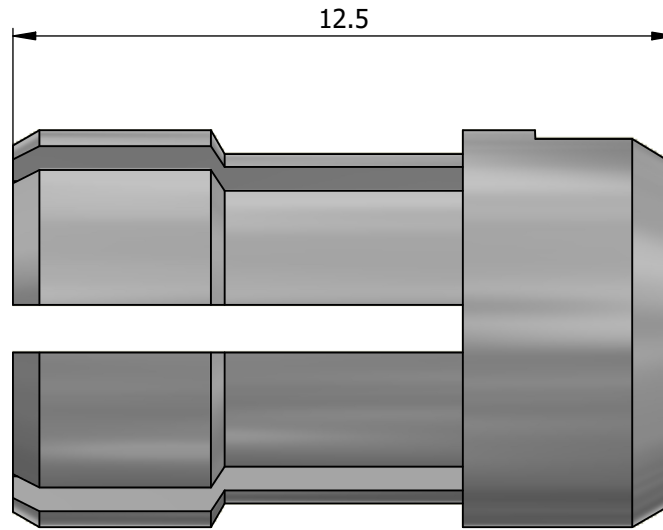

All dimensions are in millimeters (mm)

All additional information are documented on the datasheet (See below link or QR Code)
www.lemo.com/pdf/FFA.1S.752.CN.pdf

Datasheet

Collet for cable $\phi 4.2 - \phi 5.2$