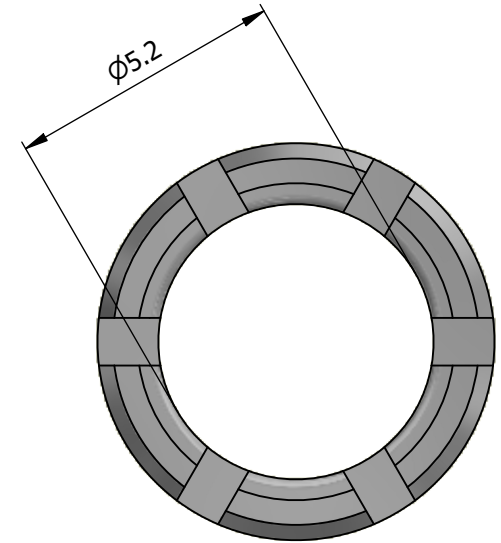

All dimensions are in millimeters (mm)

All additional information are documented on the datasheet (See below link or QR Code)
www.lemo.com/pdf/FFA.1S.752.CN.pdf

Datasheet

Collet for cable $\phi 4.2 - \phi 5.2$