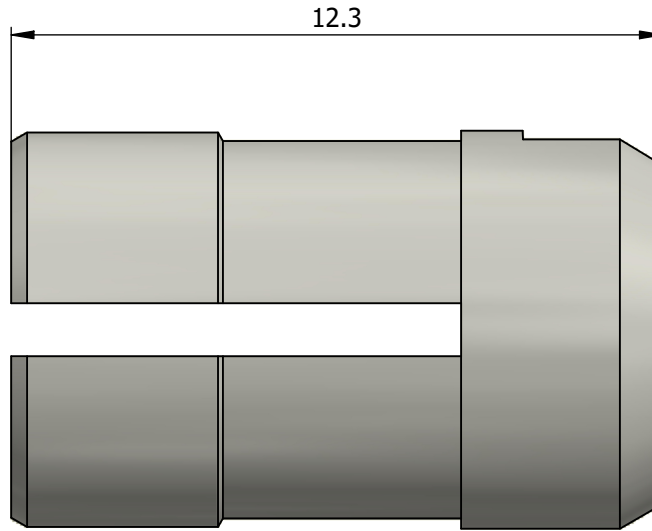

All dimensions are in millimeters (mm)

All additional information are documented on the datasheet (See below link or QR Code)
www.lemo.com/pdf/FFA.1S.762.CN.pdf

Datasheet

Collet for cable $\phi 5.7 - \phi 6.2$