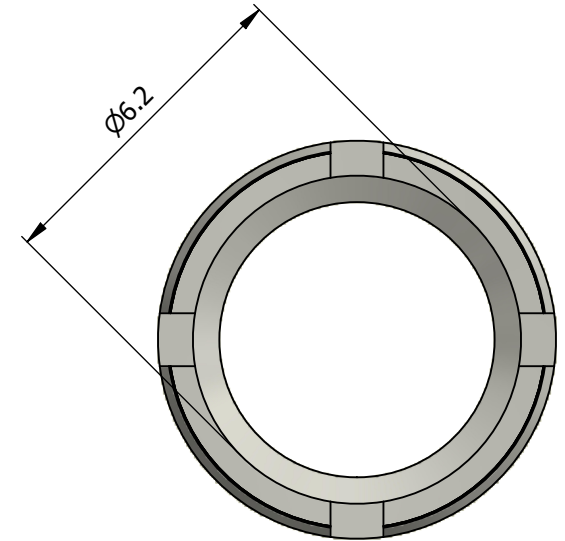

All dimensions are in millimeters (mm)

All additional information are documented on the datasheet (See below link or QR Code)
www.lemo.com/pdf/FFA.1S.762.CN.pdf

Datasheet

Collet for cable $\phi 5.7 - \phi 6.2$