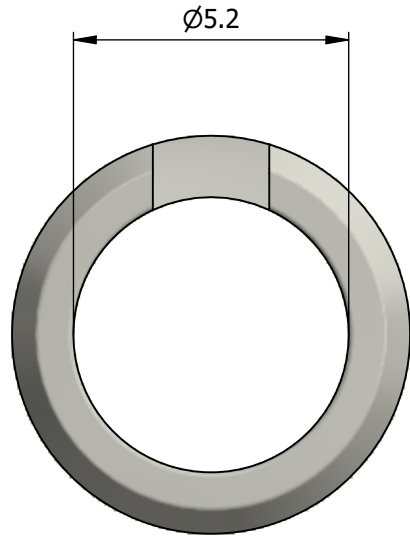

All dimensions are in millimeters (mm)

All additional information are documented on the datasheet (See below link or QR Code)
www.lemo.com/pdf/FFA.1S.762.CN.pdf

Datasheet

Collet for cable $\phi 5.7 - \phi 6.2$