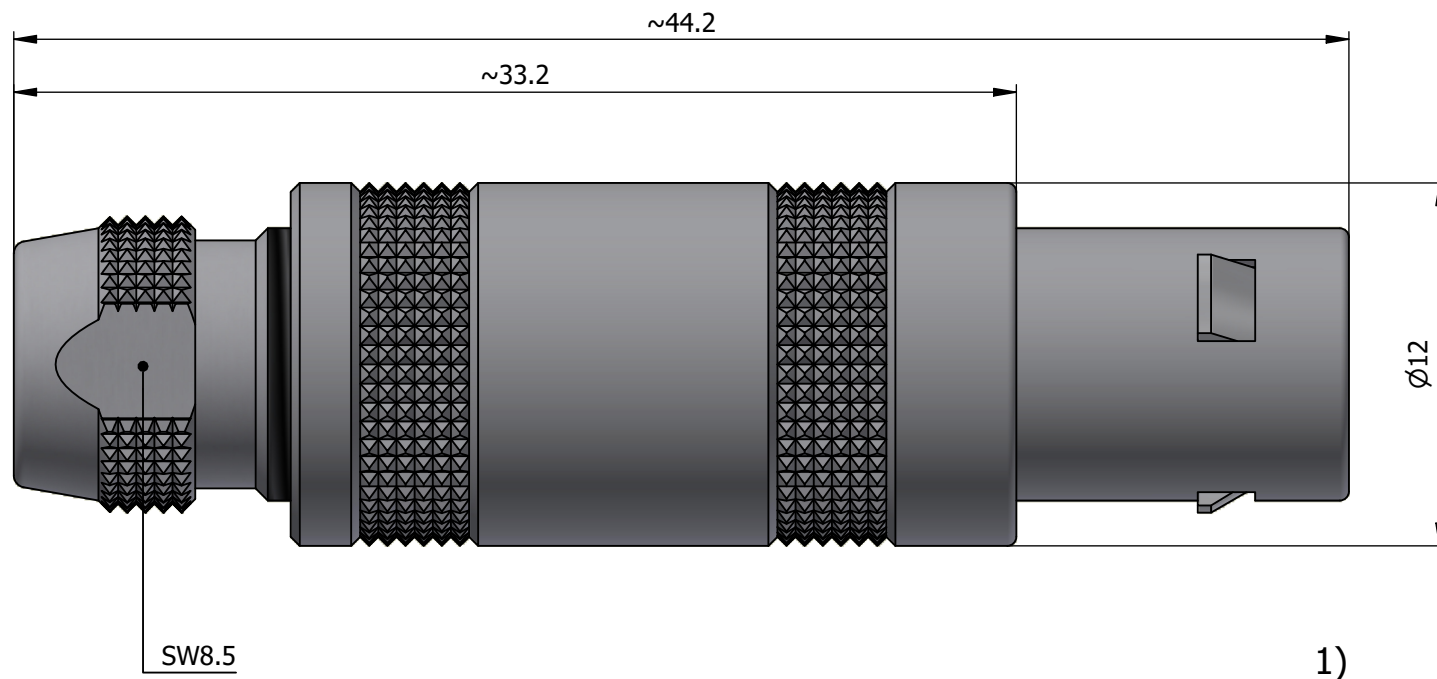

All dimensions are in millimeters (mm)

Alignment Key
Front View

Insert Configuration
Rear View

Contact 1, 3: Chromel (+)
Contact 2, 4: Alumel (-)

Note:

1) This picture is generic and for illustrative purposes only, and may show different keying, materials, colour, finish, and contact configuration. Minor shape or feature variations to actual item may be present.

All additional information are documented on the datasheet (See below link or QR Code)
www.lemo.com/pdf/FFA.1S.902.CLKC62.pdf

Model	Series	Insert Config.	Housing	Insulator	Contact	Collet Type	Cable Ø	Variant
FFA	1S	902	CL	KC	62			