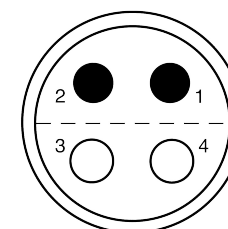

All dimensions are in millimeters (mm)

Alignment Key
Front View

Insert Configuration
Rear View

Contact 1, 3: Chromel (+)
Contact 2, 4: Alumel (-)

Note:

1) This picture is generic and for illustrative purposes only, and may show different keying, materials, colour, finish, and contact configuration. Minor shape or feature variations to actual item may be present.

All additional information are documented on the datasheet (See below link or QR Code)
www.lemo.com/pdf/FFA.1S.902.CLKC62.pdf

Model	Series	Insert Config.	Housing	Insulator	Contact	Collet Type	Cable Ø	Variant
FFA	1S	902	CL	KC	62			