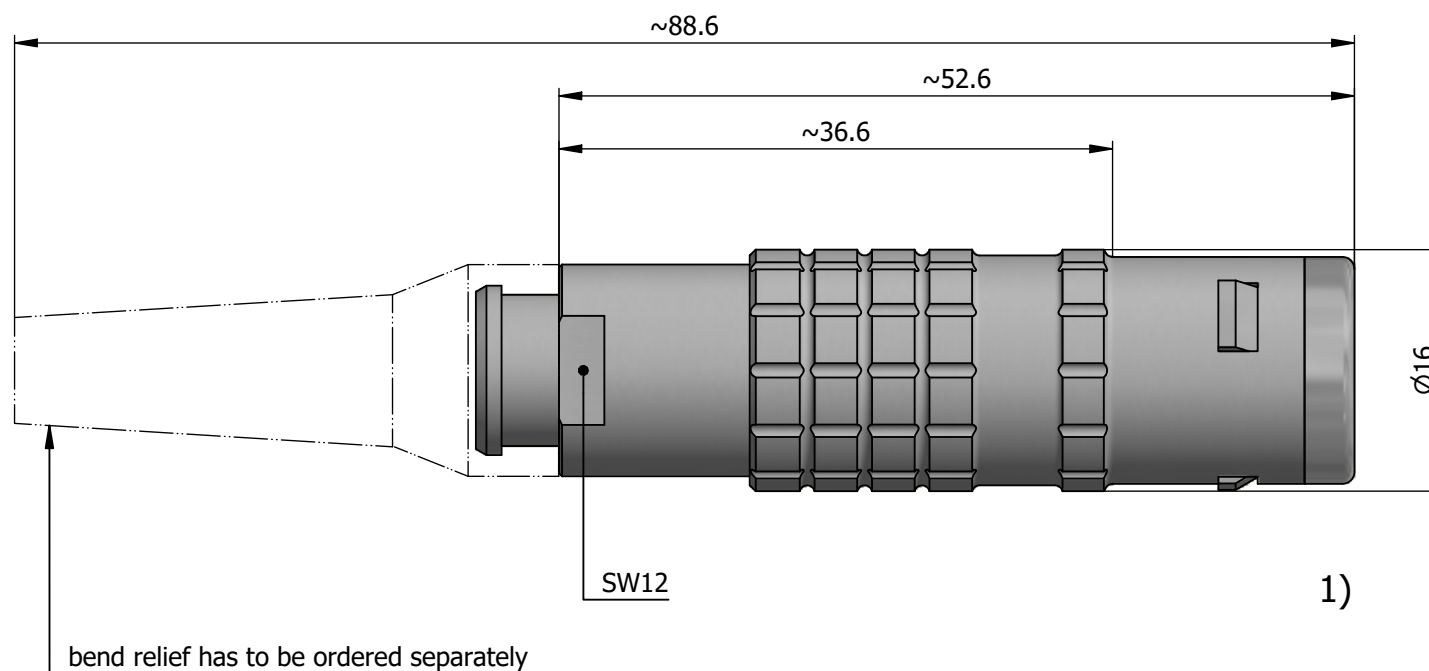

All dimensions are in millimeters (mm)

Alignment Key
Front View

Insert Configuration
Rear View

Note:

1) This picture is generic and for illustrative purposes only, and may show different keying, materials, colour, finish, and contact configuration. Minor shape or feature variations to actual item may be present.

All additional information are documented on the datasheet (See below link or QR Code)
www.lemo.com/pdf/FFA.2E.140.CTAC50Z.pdf

Model	Series	Insert Config.	Housing	Insulator	Contact	Collet Type	Cable Ø	Variant
FFA	.2E	.140	.	CT	AC	50	Z	