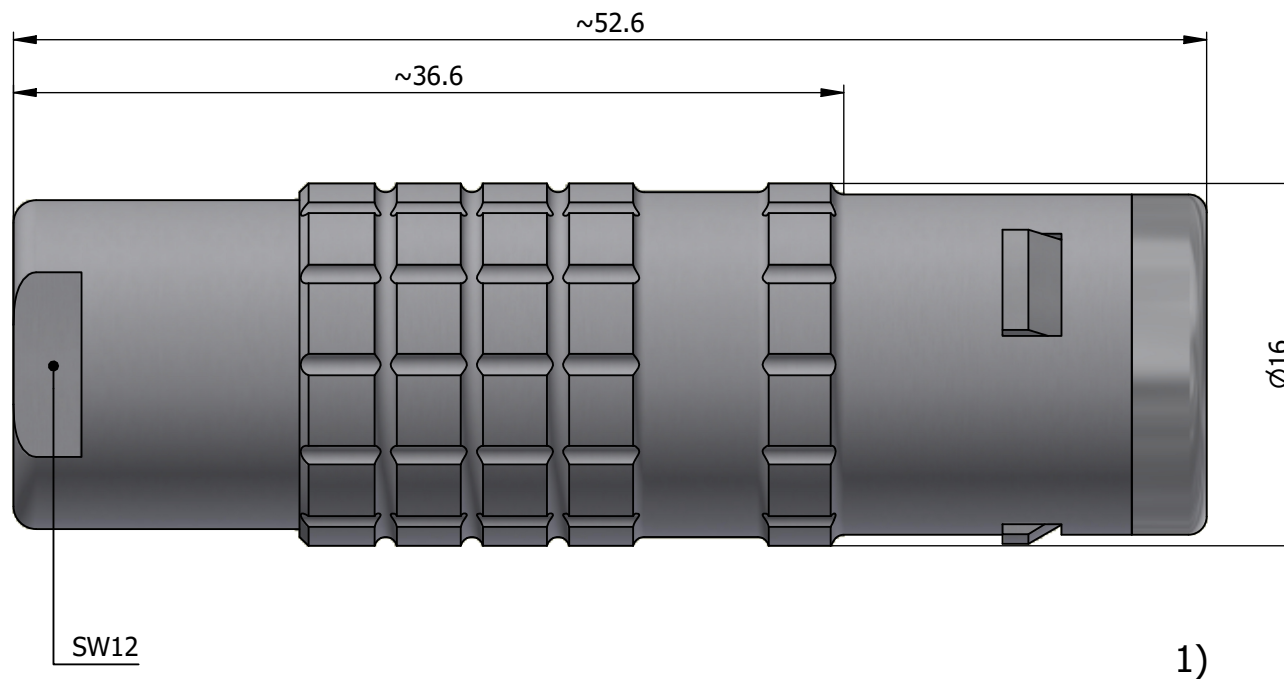

All dimensions are in millimeters (mm)

Alignment Key
Front View

Insert Configuration
Rear View

Note:

1) This picture is generic and for illustrative purposes only, and may show different keying, materials, colour, finish, and contact configuration. Minor shape or feature variations to actual item may be present.

All additional information are documented on the datasheet (See below link or QR Code)
www.lemo.com/pdf/FFA.2E.140.CTAC60.pdf

Model	Series	Insert Config.	Housing	Insulator	Contact	Collet Type	Cable Ø	Variant
FFA	2E	140				CTAC	60	