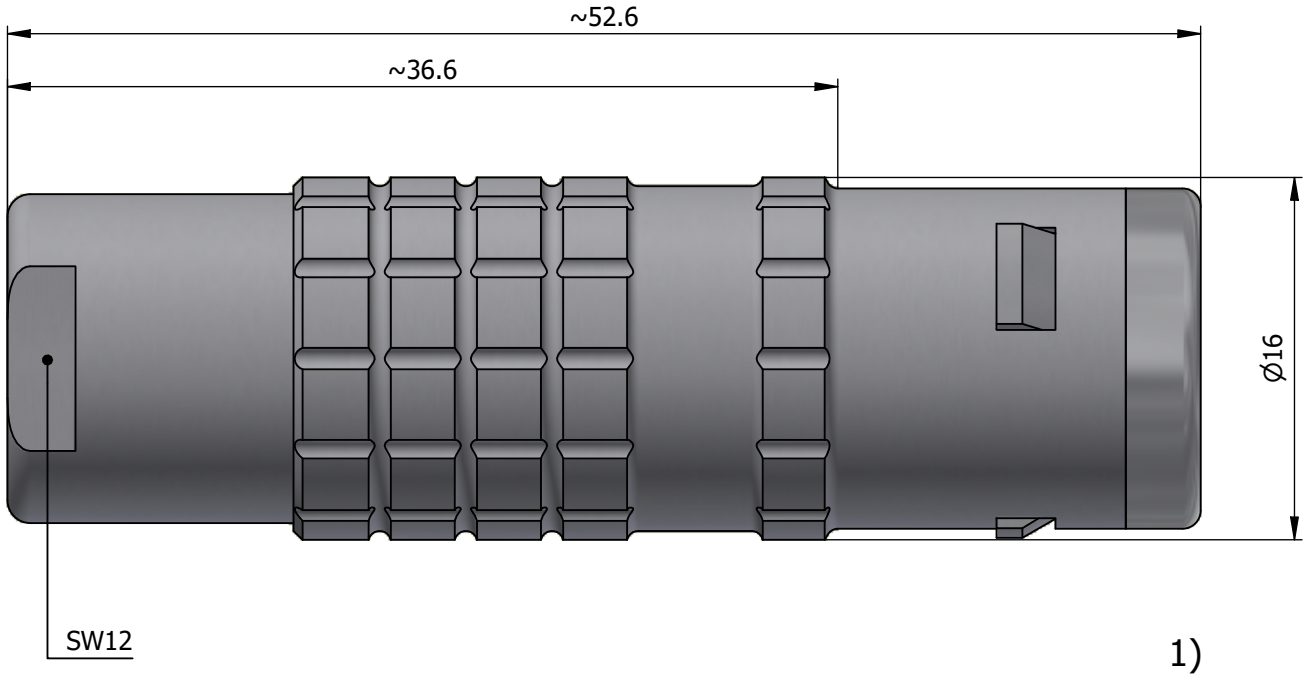

All dimensions are in millimeters (mm)

Alignment Key
Front View

Insert Configuration
Rear View

Note:

1) This picture is generic and for illustrative purposes only, and may show different keying, materials, colour, finish, and contact configuration. Minor shape or feature variations to actual item may be present.

All additional information are documented on the datasheet (See below link or QR Code)
www.lemo.com/pdf/FFA.2E.140.CTAC70.pdf

Model	Series	Insert Config.	Housing	Insulator	Contact	Collet Type	Cable Ø	Variant
FFA	2E	140						CTAC70

<p>Datasheet</p>	<p>Straight plug, cable collet</p> <p>Series 2E</p>		<p>Drawn</p> <p>11.11.2024</p> <p>MARI / MARI</p>
	<p>LEMO SA Chemin des Champs-Courbes 28 1024 Ecublens - SWITZERLAND</p>		<p>Checked</p> <p>11.11.2024</p> <p>OBAR</p>
	<p>Tel. (+41 21) 695 16 00 email : info@lemo.com www.lemo.com</p>		<p>Modified</p> <p>00</p> <p>11.11.2024 / MARI</p>
	<p>CD</p>		<p>DO NOT SCALE DRAWING</p>