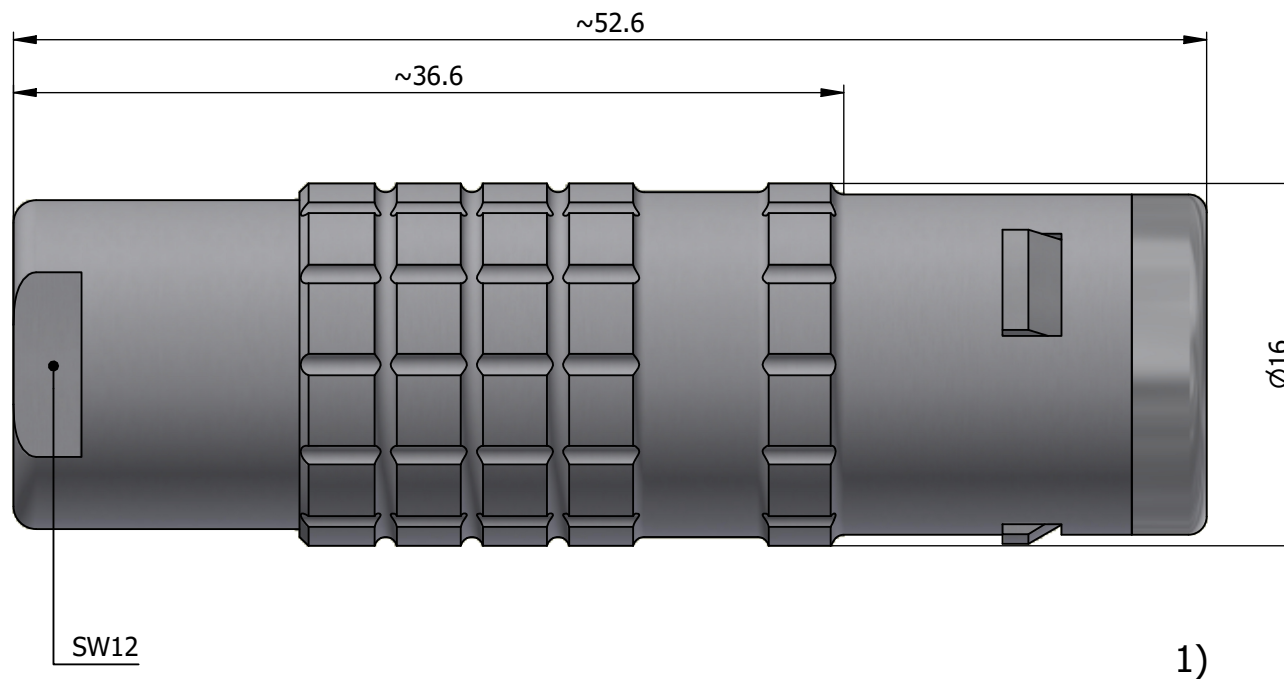

All dimensions are in millimeters (mm)

Alignment Key
Front View

Insert Configuration
Rear View

Note:

1) This picture is generic and for illustrative purposes only, and may show different keying, materials, colour, finish, and contact configuration. Minor shape or feature variations to actual item may be present.

All additional information are documented on the datasheet (See below link or QR Code)
www.lemo.com/pdf/FFA.2E.140.CTAC75.pdf

Model Series Insert Config. Housing Insulator Contact Collet Type Cable Ø Variant
FFA.2E.140.CTAC75

<p>Datasheet</p> 	<p>Straight plug, cable collet</p> <p>Series 2E</p>		<p>Drawn 11.11.2024 MARI/MARI</p>
	<p>LEMO LEMO SA Chemin des Champs-Courbes 28 1024 Ecublens - SWITZERLAND</p>		<p>Checked 11.11.2024 OBAR</p>
	<p>Tel. (+41 21) 695 16 00 email : info@lemo.com www.lemo.com</p>		<p>Modified 00 11.11.2024/MARI</p>
	<p>CD</p>		<p>DO NOT SCALE DRAWING</p>
<p>FFA.2E.140.CTAC75</p>			