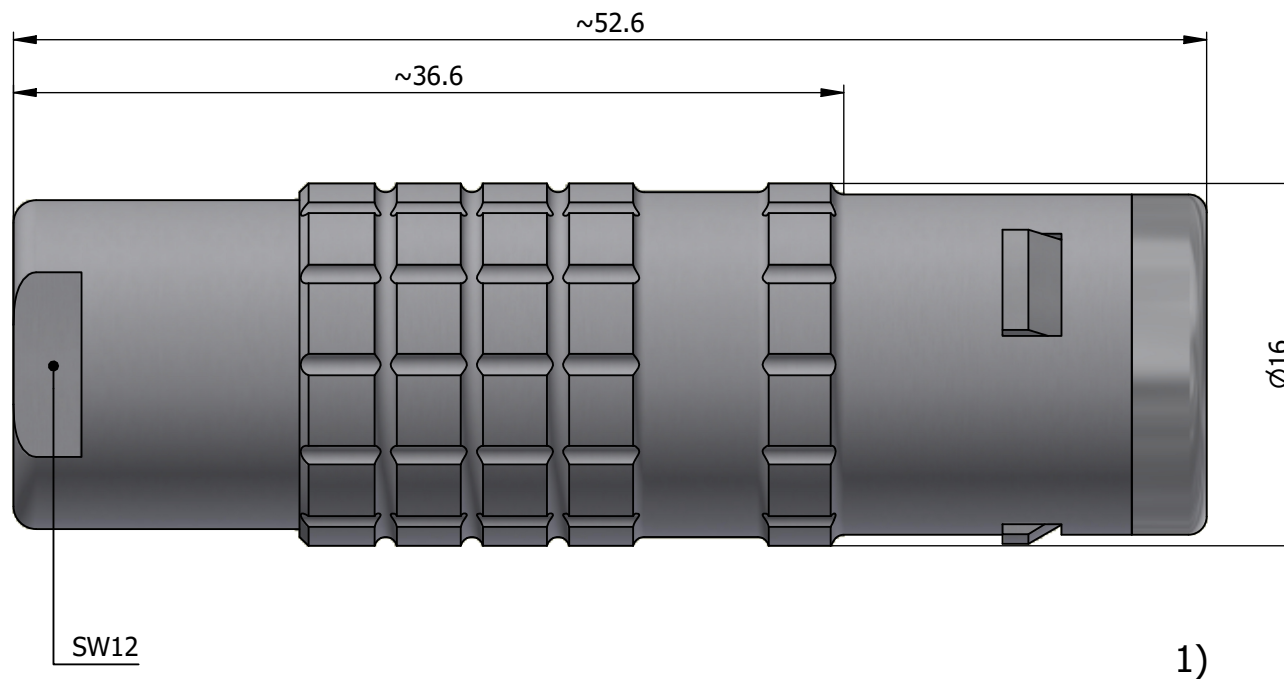

All dimensions are in millimeters (mm)

Alignment Key
Front View

Insert Configuration
Rear View

Note:

1) This picture is generic and for illustrative purposes only, and may show different keying, materials, colour, finish, and contact configuration. Minor shape or feature variations to actual item may be present.

All additional information are documented on the datasheet (See below link or QR Code)
www.lemo.com/pdf/FFA.2E.250.CLAC50.pdf

Model	Series	Insert Config.	Housing	Insulator	Contact	Collet Type	Cable Ø	Variant
FFA	2E	250				CLAC	50	