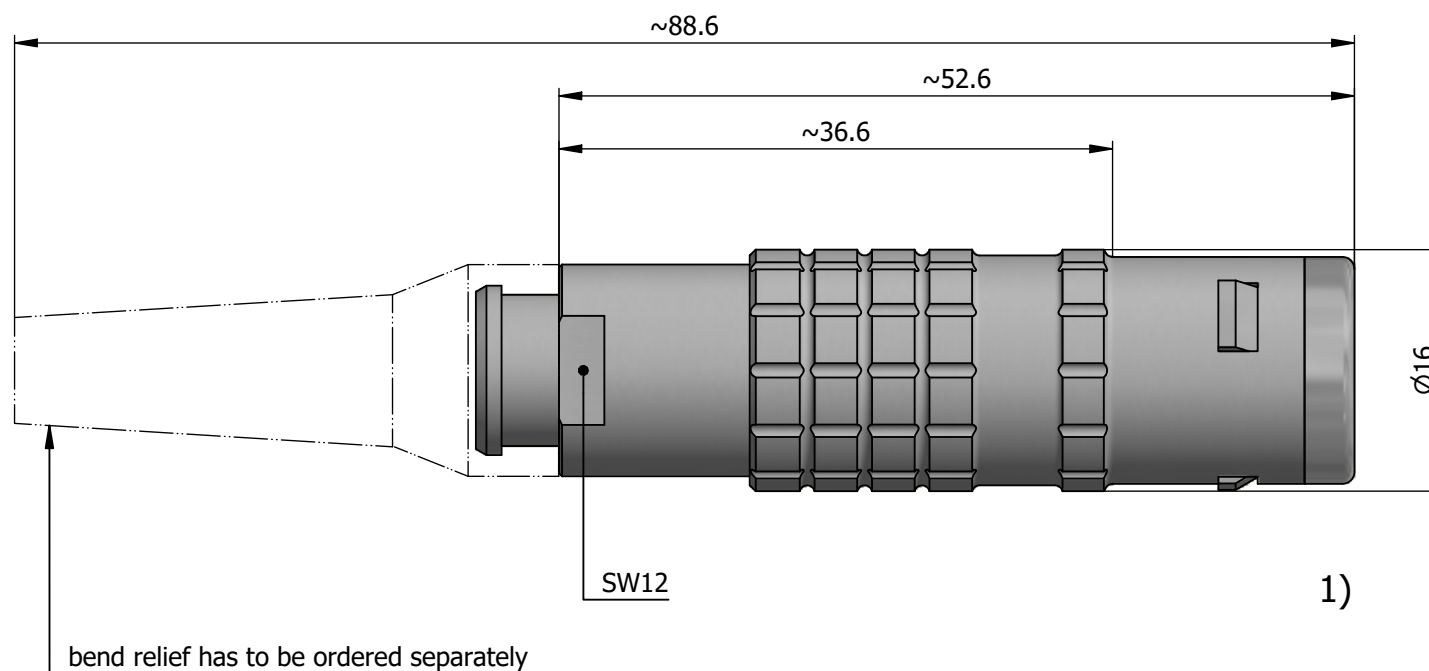

All dimensions are in millimeters (mm)

Alignment Key
Front View

Insert Configuration
Rear View

Note:

1) This picture is generic and for illustrative purposes only, and may show different keying, materials, colour, finish, and contact configuration. Minor shape or feature variations to actual item may be present.

All additional information are documented on the datasheet (See below link or QR Code)
www.lemo.com/pdf/FFA.2E.250.CTAC25Z.pdf

Model	Series	Insert Config.	Housing	Insulator	Contact	Collet Type	Cable Ø	Variant
FFA	2E	250	CTAC	25	Z			