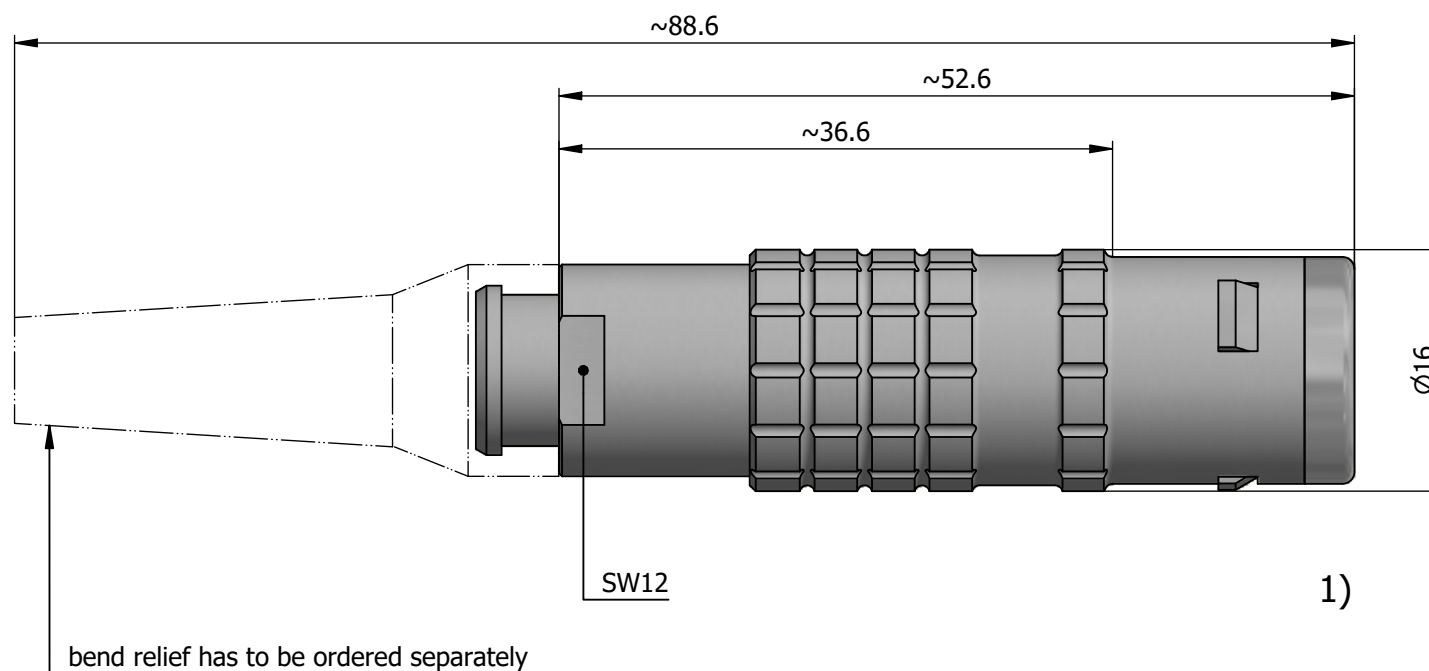

All dimensions are in millimeters (mm)

Alignment Key
Front View

Insert Configuration
Rear View

Note:

1) This picture is generic and for illustrative purposes only, and may show different keying, materials, colour, finish, and contact configuration. Minor shape or feature variations to actual item may be present.

All additional information are documented on the datasheet (See below link or QR Code)
www.lemo.com/pdf/FFA.2E.250.CTAC55Z.pdf

Model	Series	Insert Config.	Housing	Insulator	Contact	Collet Type	Cable Ø	Variant
FFA	.2E	.250	.CTAC	55	Z			