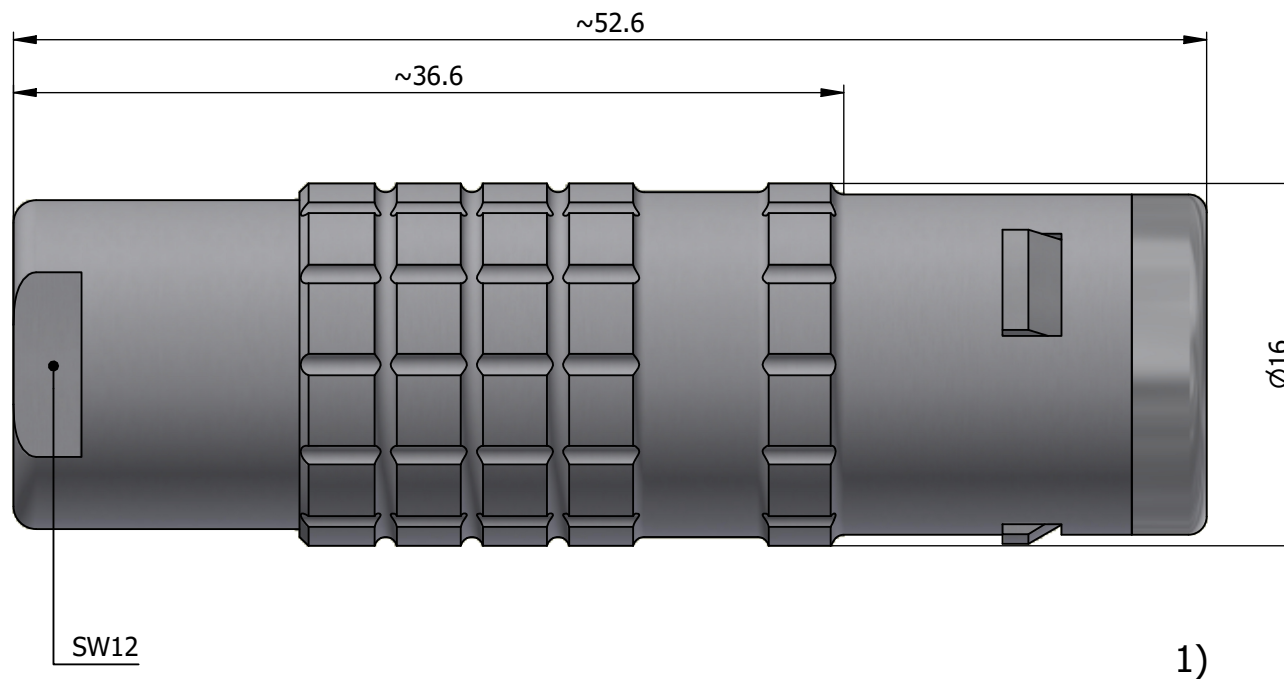

All dimensions are in millimeters (mm)

Alignment Key
Front View

Insert Configuration
Rear View

Note:

1) This picture is generic and for illustrative purposes only, and may show different keying, materials, colour, finish, and contact configuration. Minor shape or feature variations to actual item may be present.

All additional information are documented on the datasheet (See below link or QR Code)
www.lemo.com/pdf/FFA.2E.275.CTAC35.pdf

Model	Series	Insert Config.	Housing	Insulator	Contact	Collet Type	Cable Ø	Variant
FFA	2E	275				CTAC	35	