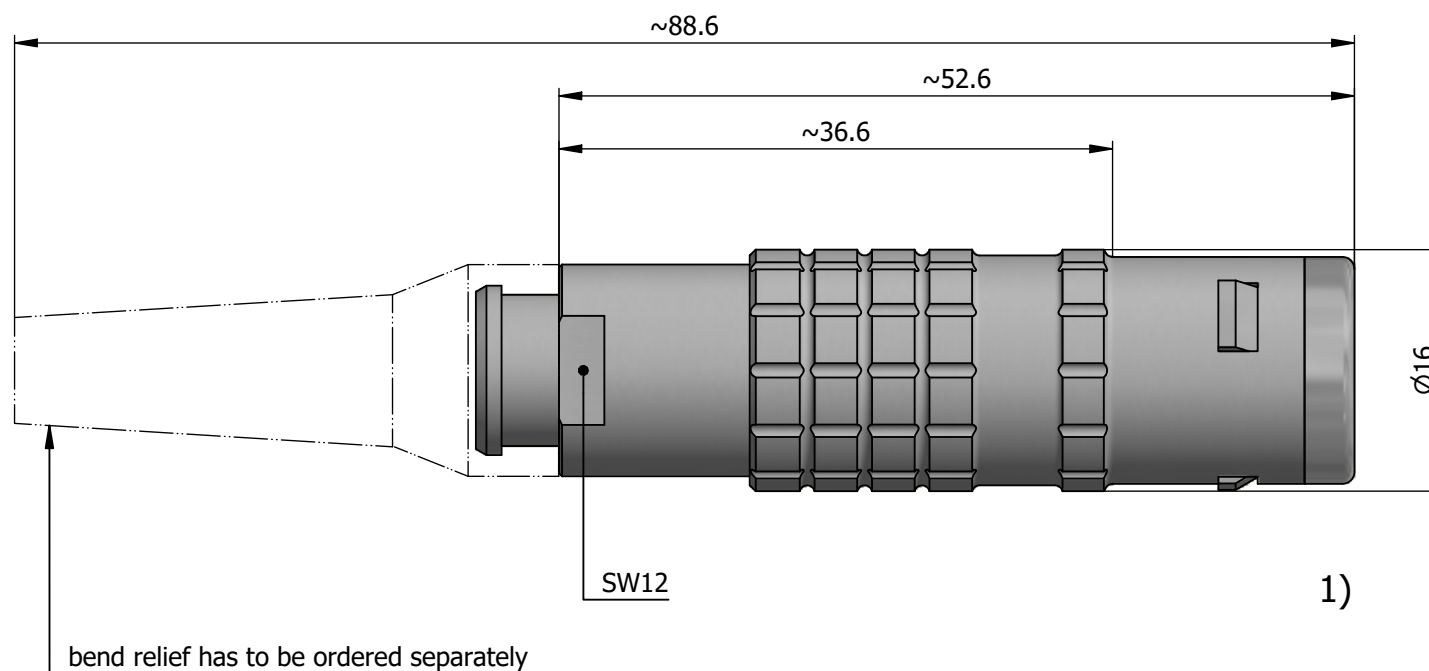

All dimensions are in millimeters (mm)

Alignment Key
Front View

Insert Configuration
Rear View

Note:

1) This picture is generic and for illustrative purposes only, and may show different keying, materials, colour, finish, and contact configuration. Minor shape or feature variations to actual item may be present.

All additional information are documented on the datasheet (See below link or QR Code)
www.lemo.com/pdf/FFA.2E.275.CTAC70Z.pdf

Model	Series	Insert Config.	Housing	Insulator	Contact	Collet Type	Cable Ø	Variant
FFA	.2E	.275	.CTAC	.70Z				