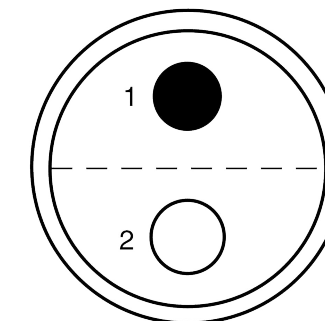

All dimensions are in millimeters (mm)

Alignment Key
Front View

Insert Configuration
Rear View

Note:

1) This picture is generic and for illustrative purposes only, and may show different keying, materials, colour, finish, and contact configuration. Minor shape or feature variations to actual item may be present.

All additional information are documented on the datasheet (See below link or QR Code)
www.lemo.com/pdf/FFA.2E.302.CLAC70.pdf

Model	Series	Insert Config.	Housing	Insulator	Contact	Collet Type	Cable Ø	Variant
FFA	.2E	.302	.CLAC	.70				