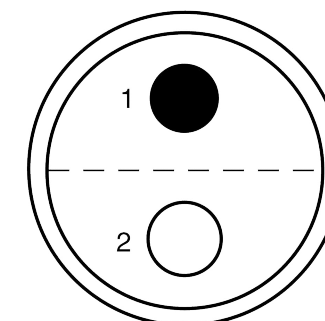

All dimensions are in millimeters (mm)

Alignment Key
Front View

Insert Configuration
Rear View

Note:

1) This picture is generic and for illustrative purposes only, and may show different keying, materials, colour, finish, and contact configuration. Minor shape or feature variations to actual item may be present.

All additional information are documented on the datasheet (See below link or QR Code)
www.lemo.com/pdf/FFA.2E.302.CLAC80H.pdf

Model	Series	Insert Config.	Housing	Insulator	Contact	Collet Type	Cable Ø	Variant
FFA	2E	302	CLAC	80	H			