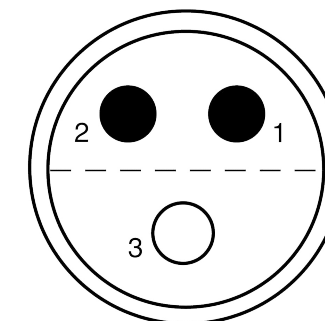

All dimensions are in millimeters (mm)

Alignment Key  
Front View

Insert Configuration  
Rear View

**Note:**

1) This picture is generic and for illustrative purposes only, and may show different keying, materials, colour, finish, and contact configuration. Minor shape or feature variations to actual item may be present.

All additional information are documented on the datasheet (See below link or QR Code)  
[www.lemo.com/pdf/FFA.2E.303.CLAC55.pdf](http://www.lemo.com/pdf/FFA.2E.303.CLAC55.pdf)

Model	Series	Insert Config.	Housing	Insulator	Contact	Collet Type	Cable Ø	Variant
FFA	2E	303	CLAC	55				

<p>Datasheet</p>	<p><b>Straight plug, cable collet</b></p> <p>Series 2E</p>		<p>Drawn 11.11.2024 MARI/MARI</p>
	<p><b>LEMO</b></p> <p>LEMO SA Chemin des Champs-Courbes 28 1024 Ecublens - SWITZERLAND</p>		<p>Checked 11.11.2024 OBAR</p>
	<p>Tel. (+41 21) 695 16 00 email : info@lemo.com www.lemo.com</p>		<p>Modified 00 11.11.2024/MARI</p>
	<p>CD</p>		<p>DO NOT SCALE DRAWING</p>
<p><b>FFA.2E.303.CLAC55</b></p>			