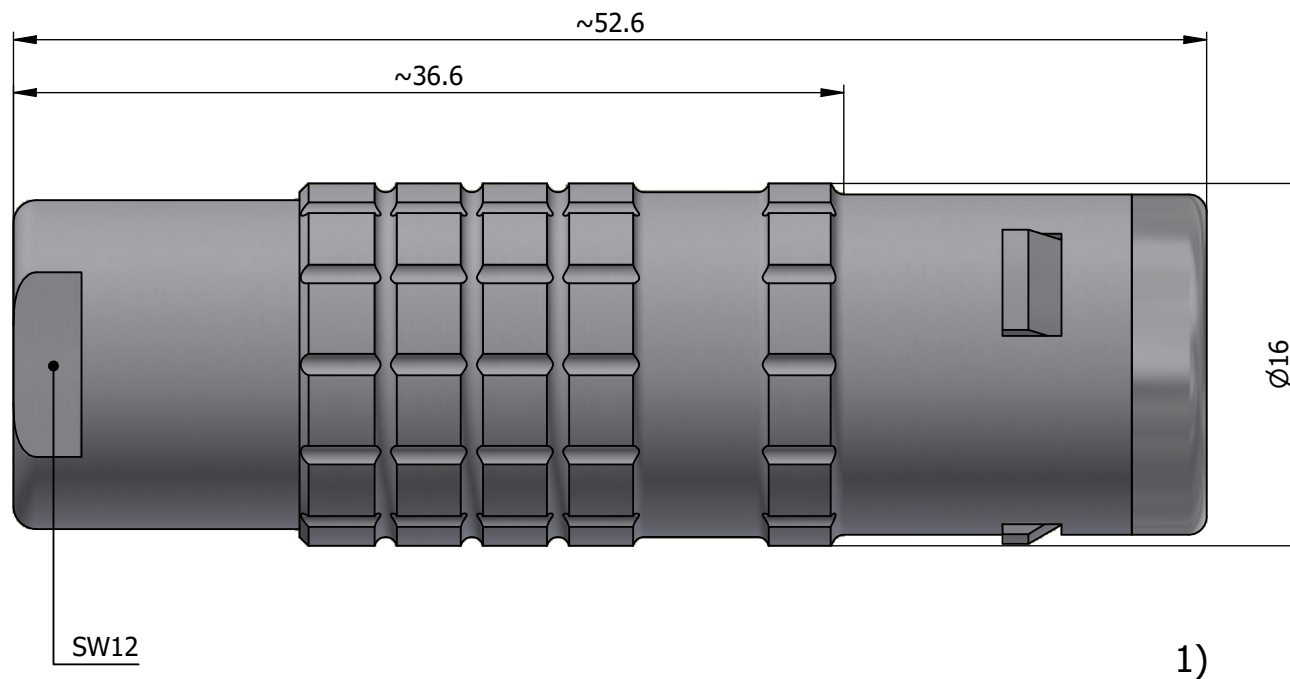

All dimensions are in millimeters (mm)

Alignment Key  
Front View

Insert Configuration  
Rear View

**Note:**

1) This picture is generic and for illustrative purposes only, and may show different keying, materials, colour, finish, and contact configuration. Minor shape or feature variations to actual item may be present.

All additional information are documented on the datasheet (See below link or QR Code)  
[www.lemo.com/pdf/FFA.2E.303.CLAC55.pdf](http://www.lemo.com/pdf/FFA.2E.303.CLAC55.pdf)

Model	Series	Insert Config.	Housing	Insulator	Contact	Collet Type	Cable Ø	Variant
FFA	2E	303	CLAC	55				

<p>Datasheet</p>	<p><b>Straight plug, cable collet</b></p> <p>Series 2E</p>		<p>Drawn 11.11.2024 MARI/MARI</p>
	<p><b>LEMO</b></p> <p>LEMO SA Chemin des Champs-Courbes 28 1024 Ecublens - SWITZERLAND</p>		<p>Checked 11.11.2024 OBAR</p>
	<p>Tel. (+41 21) 695 16 00 email : info@lemo.com www.lemo.com</p>		<p>Modified 00 11.11.2024/MARI</p>
	<p>CD</p>		<p>DO NOT SCALE DRAWING</p>
<p><b>FFA.2E.303.CLAC55</b></p>			