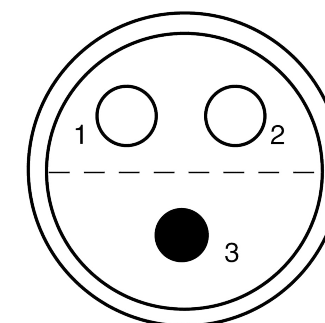

All dimensions are in millimeters (mm)

Alignment Key  
Front View

Insert Configuration  
Rear View

**Note:**

1) This picture is generic and for illustrative purposes only, and may show different keying, materials, colour, finish, and contact configuration. Minor shape or feature variations to actual item may be present.

All additional information are documented on the datasheet (See below link or QR Code)  
[www.lemo.com/pdf/FFA.2E.303.CLLC80.pdf](http://www.lemo.com/pdf/FFA.2E.303.CLLC80.pdf)

Model	Series	Insert Config.	Housing	Insulator	Contact	Collet Type	Cable Ø	Variant
FFA	.2E	.303	.CLLC	.80				