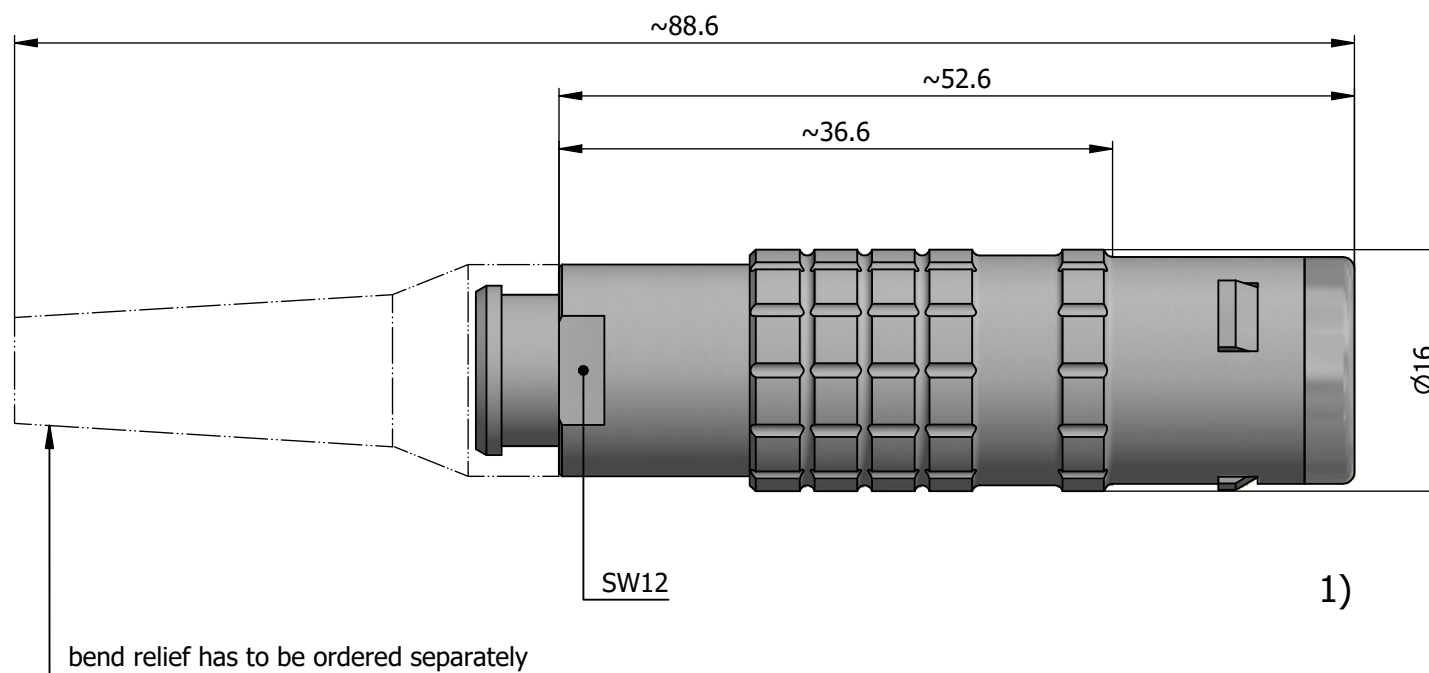

All dimensions are in millimeters (mm)

Alignment Key
Front View

Insert Configuration
Rear View

Note:

1) This picture is generic and for illustrative purposes only, and may show different keying, materials, colour, finish, and contact configuration. Minor shape or feature variations to actual item may be present.

All additional information are documented on the datasheet (See below link or QR Code)
www.lemo.com/pdf/FFA.2E.304.CLAC45Z.pdf

Model	Series	Insert Config.	Housing	Insulator	Contact	Collet Type	Cable Ø	Variant
FFA	.2E	.304	.CLAC	.45Z				