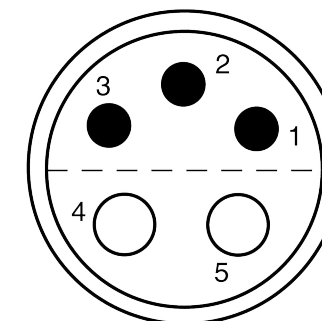

All dimensions are in millimeters (mm)

Alignment Key
Front View

Insert Configuration
Rear View

Note:

1) This picture is generic and for illustrative purposes only, and may show different keying, materials, colour, finish, and contact configuration. Minor shape or feature variations to actual item may be present.

All additional information are documented on the datasheet (See below link or QR Code)
www.lemo.com/pdf/FFA.2E.305.CLAC55.pdf

Model	Series	Insert Config.	Housing	Insulator	Contact	Collet Type	Cable Ø	Variant
FFA	2E	305				CLAC	55	