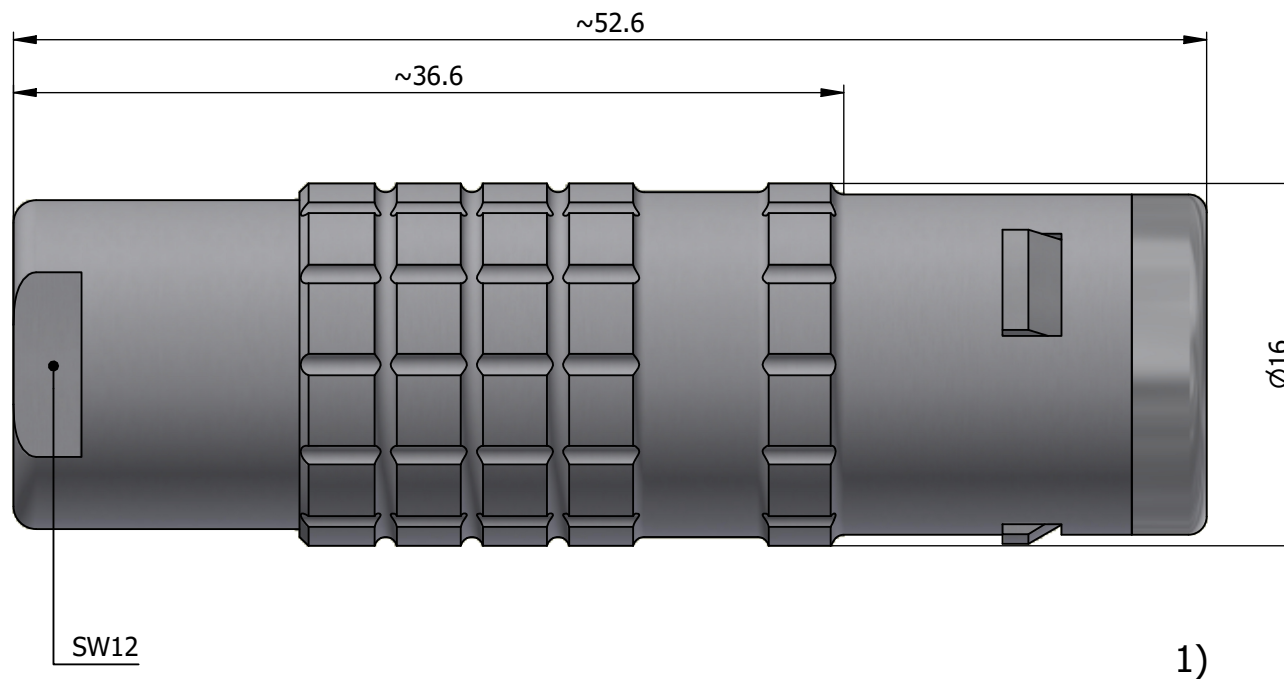

All dimensions are in millimeters (mm)

Alignment Key
Front View

Insert Configuration
Rear View

Note:

1) This picture is generic and for illustrative purposes only, and may show different keying, materials, colour, finish, and contact configuration. Minor shape or feature variations to actual item may be present.

All additional information are documented on the datasheet (See below link or QR Code)
www.lemo.com/pdf/FFA.2E.306.CLAC40.pdf

Model	Series	Insert Config.	Housing	Insulator	Contact	Collet Type	Cable Ø	Variant
FFA	2E	306				CLAC	40	