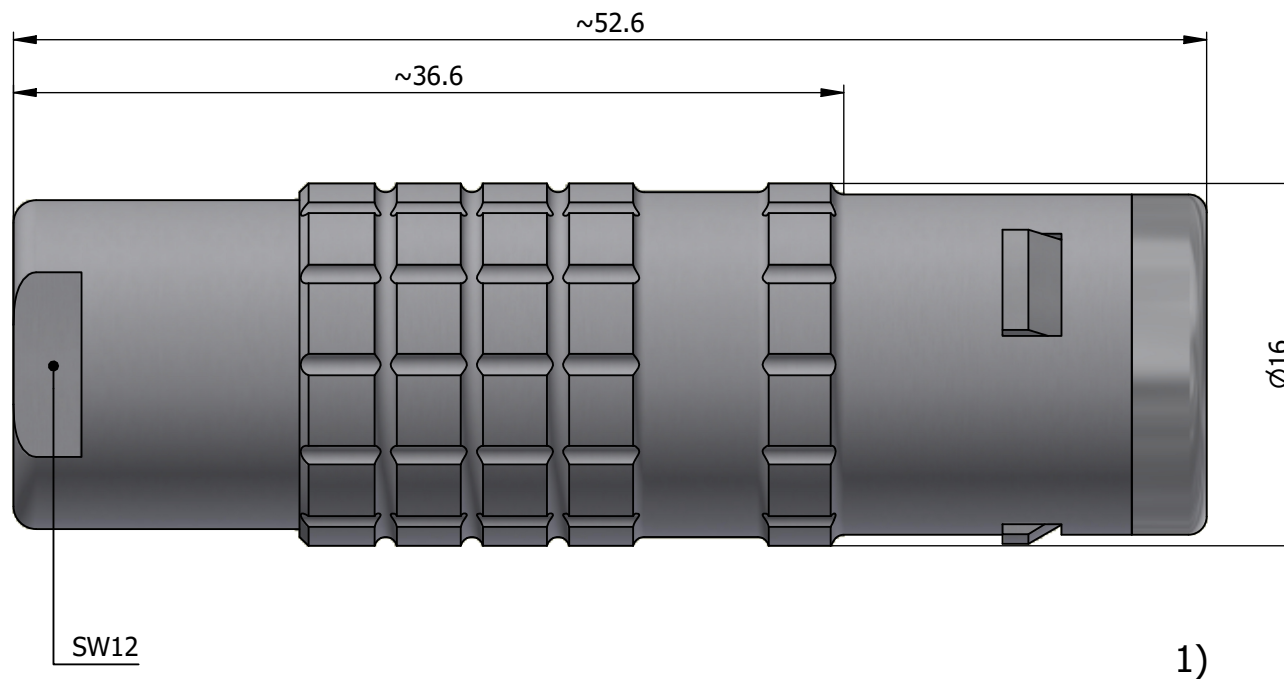

All dimensions are in millimeters (mm)

Alignment Key
Front View

Insert Configuration
Rear View

Note:

1) This picture is generic and for illustrative purposes only, and may show different keying, materials, colour, finish, and contact configuration. Minor shape or feature variations to actual item may be present.

All additional information are documented on the datasheet (See below link or QR Code)
www.lemo.com/pdf/FFA.2E.306.CLAC50.pdf

Model	Series	Insert Config.	Housing	Insulator	Contact	Collet Type	Cable Ø	Variant
FFA	2E	306	CLAC	50				