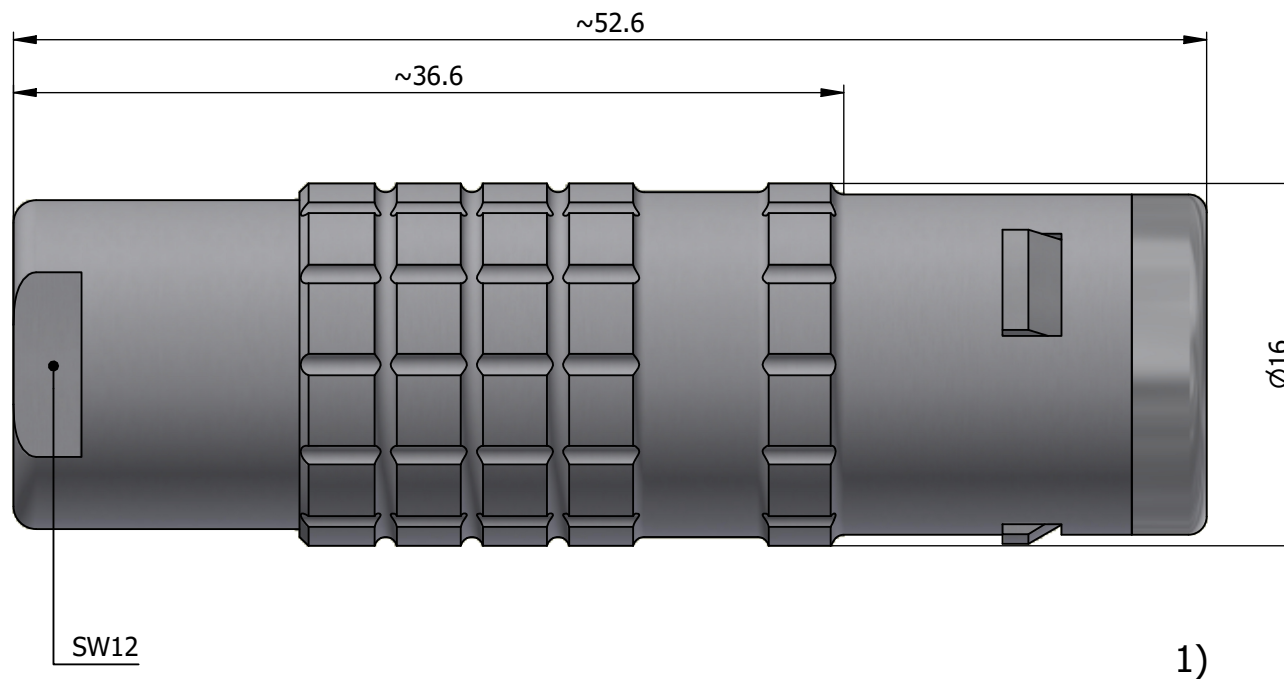

All dimensions are in millimeters (mm)

Alignment Key
Front View

Insert Configuration
Rear View

Note:

1) This picture is generic and for illustrative purposes only, and may show different keying, materials, colour, finish, and contact configuration. Minor shape or feature variations to actual item may be present.

All additional information are documented on the datasheet (See below link or QR Code)
www.lemo.com/pdf/FFA.2E.306.CLAC60.pdf

Model	Series	Insert Config.	Housing	Insulator	Contact	Collet Type	Cable Ø	Variant
FFA	2E	306	CLAC	60				

<p>Datasheet</p>	<p>Straight plug, cable collet</p> <p>Series 2E</p>		<p>Drawn</p> <p>11.11.2024</p> <p>MARI / MARI</p>
	<p>LEMO SA Chemin des Champs-Courbes 28 1024 Ecublens - SWITZERLAND</p>		<p>Checked</p> <p>11.11.2024</p> <p>OBAR</p>
	<p>Tel. (+41 21) 695 16 00 email : info@lemo.com www.lemo.com</p>		<p>Modified</p> <p>00</p> <p>11.11.2024 / MARI</p>
	<p>CD</p>		<p>DO NOT SCALE DRAWING</p>