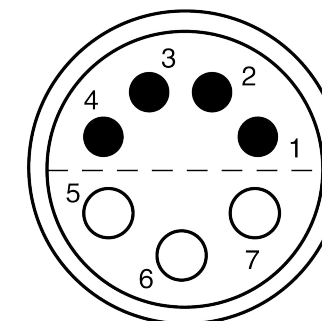

All dimensions are in millimeters (mm)

Alignment Key  
Front View

Insert Configuration  
Rear View

**Note:**

1) This picture is generic and for illustrative purposes only, and may show different keying, materials, colour, finish, and contact configuration. Minor shape or feature variations to actual item may be present.

All additional information are documented on the datasheet (See below link or QR Code)  
[www.lemo.com/pdf/FFA.2E.307.CLAC55.pdf](http://www.lemo.com/pdf/FFA.2E.307.CLAC55.pdf)

Model	Series	Insert Config.	Housing	Insulator	Contact	Collet Type	Cable Ø	Variant
FFA	.2E	.307	.CLAC	55				

<p>Datasheet</p>	<p><b>Straight plug, cable collet</b></p> <p>Series 2E</p>		<p>Drawn 11.11.2024 MARI/MARI</p>
	<p>LEMO SA Chemin des Champs-Courbes 28 1024 Ecublens - SWITZERLAND</p>		<p>Checked 11.11.2024 OBAR</p>
	<p>Tel. (+41 21) 695 16 00 email : info@lemo.com www.lemo.com</p>		<p>Modified 00 11.11.2024/MARI</p>
	<p>CD</p>		<p>DO NOT SCALE DRAWING</p>
<p><b>FFA.2E.307.CLAC55</b></p>			