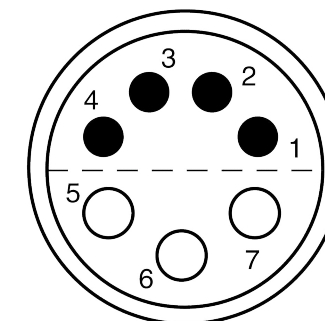

All dimensions are in millimeters (mm)

Alignment Key  
Front View

Insert Configuration  
Rear View

**Note:**

1) This picture is generic and for illustrative purposes only, and may show different keying, materials, colour, finish, and contact configuration. Minor shape or feature variations to actual item may be present.

All additional information are documented on the datasheet (See below link or QR Code)  
[www.lemo.com/pdf/FFA.2E.307.CLAC75.pdf](http://www.lemo.com/pdf/FFA.2E.307.CLAC75.pdf)

|       |        |                |         |           |         |             |         |         |
|-------|--------|----------------|---------|-----------|---------|-------------|---------|---------|
| Model | Series | Insert Config. | Housing | Insulator | Contact | Collet Type | Cable Ø | Variant |
| FFA   | .2E    | .307           | .CLAC   | .75       |         |             |         |         |