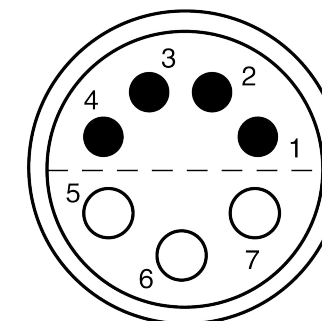

All dimensions are in millimeters (mm)

Alignment Key
Front View

Insert Configuration
Rear View

Note:

1) This picture is generic and for illustrative purposes only, and may show different keying, materials, colour, finish, and contact configuration. Minor shape or feature variations to actual item may be present.

All additional information are documented on the datasheet (See below link or QR Code)
www.lemo.com/pdf/FFA.2E.307.CLAC85.pdf

Model	Series	Insert Config.	Housing	Insulator	Contact	Collet Type	Cable Ø	Variant
FFA	.2E	.307	.CLAC	85				