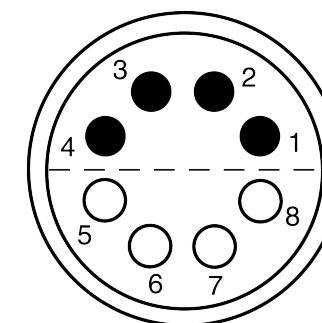

All dimensions are in millimeters (mm)

Alignment Key
Front View

Insert Configuration
Rear View

Note:

1) This picture is generic and for illustrative purposes only, and may show different keying, materials, colour, finish, and contact configuration. Minor shape or feature variations to actual item may be present.

All additional information are documented on the datasheet (See below link or QR Code)
www.lemo.com/pdf/FFA.2E.308.CLAC45.pdf

Model	Series	Insert Config.	Housing	Insulator	Contact	Collet Type	Cable Ø	Variant
FFA	2E	308	CLAC	45				