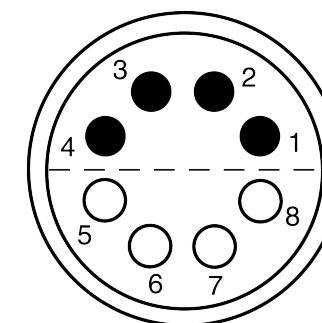

All dimensions are in millimeters (mm)

Alignment Key
Front View

Insert Configuration
Rear View

Note:

1) This picture is generic and for illustrative purposes only, and may show different keying, materials, colour, finish, and contact configuration. Minor shape or feature variations to actual item may be present.

All additional information are documented on the datasheet (See below link or QR Code)
www.lemo.com/pdf/FFA.2E.308.CLAC70.pdf

Model	Series	Insert Config.	Housing	Insulator	Contact	Collet Type	Cable Ø	Variant
FFA	2E	308				CLAC	70	