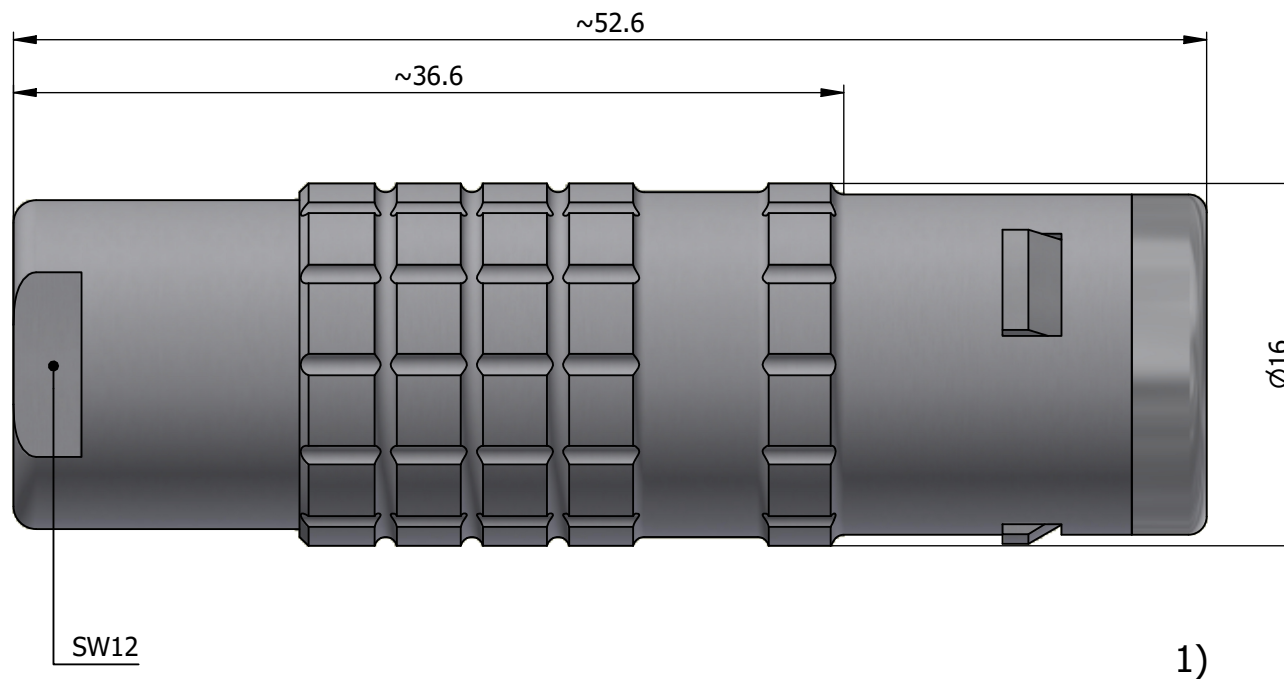

All dimensions are in millimeters (mm)

Alignment Key
Front View

Insert Configuration
Rear View

Note:

1) This picture is generic and for illustrative purposes only, and may show different keying, materials, colour, finish, and contact configuration. Minor shape or feature variations to actual item may be present.

All additional information are documented on the datasheet (See below link or QR Code)
www.lemo.com/pdf/FFA.2E.310.CLAC40.pdf

Model	Series	Insert Config.	Housing	Insulator	Contact	Collet Type	Cable Ø	Variant
FFA	.2E	.310	.CLAC					40