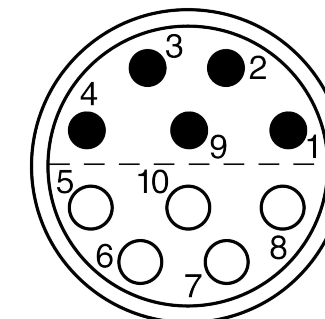

All dimensions are in millimeters (mm)

Alignment Key
Front View

Insert Configuration
Rear View

Note:

1) This picture is generic and for illustrative purposes only, and may show different keying, materials, colour, finish, and contact configuration. Minor shape or feature variations to actual item may be present.

All additional information are documented on the datasheet (See below link or QR Code)
www.lemo.com/pdf/FFA.2E.310.CLAC40.pdf

Model	Series	Insert Config.	Housing	Insulator	Contact	Collet Type	Cable Ø	Variant
FFA	.2E	.310	.CLAC					40