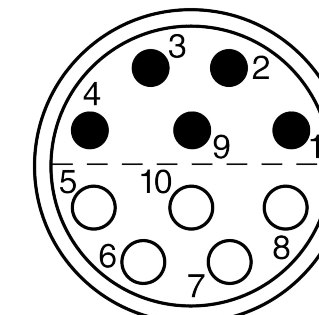

All dimensions are in millimeters (mm)

Alignment Key
Front View

Insert Configuration
Rear View

Note:

1) This picture is generic and for illustrative purposes only, and may show different keying, materials, colour, finish, and contact configuration. Minor shape or feature variations to actual item may be present.

All additional information are documented on the datasheet (See below link or QR Code)
www.lemo.com/pdf/FFA.2E.310.CLAC55.pdf

Model	Series	Insert Config.	Housing	Insulator	Contact	Collet Type	Cable Ø	Variant
FFA	.2E	.310	.CLAC	55				

<p>Datasheet</p>	<p>Straight plug, cable collet</p> <p>Series 2E</p>		<p>Drawn 11.11.2024 MARI/MARI</p>
	<p>LEMO SA Chemin des Champs-Courbes 28 1024 Ecublens - SWITZERLAND</p>		<p>Checked 11.11.2024 OBAR</p>
	<p>Tel. (+41 21) 695 16 00 email : info@lemo.com www.lemo.com</p>		<p>Modified 00 11.11.2024/MARI</p>
	<p>CD</p>		<p>DO NOT SCALE DRAWING</p>
<p>FFA.2E.310.CLAC55</p>			