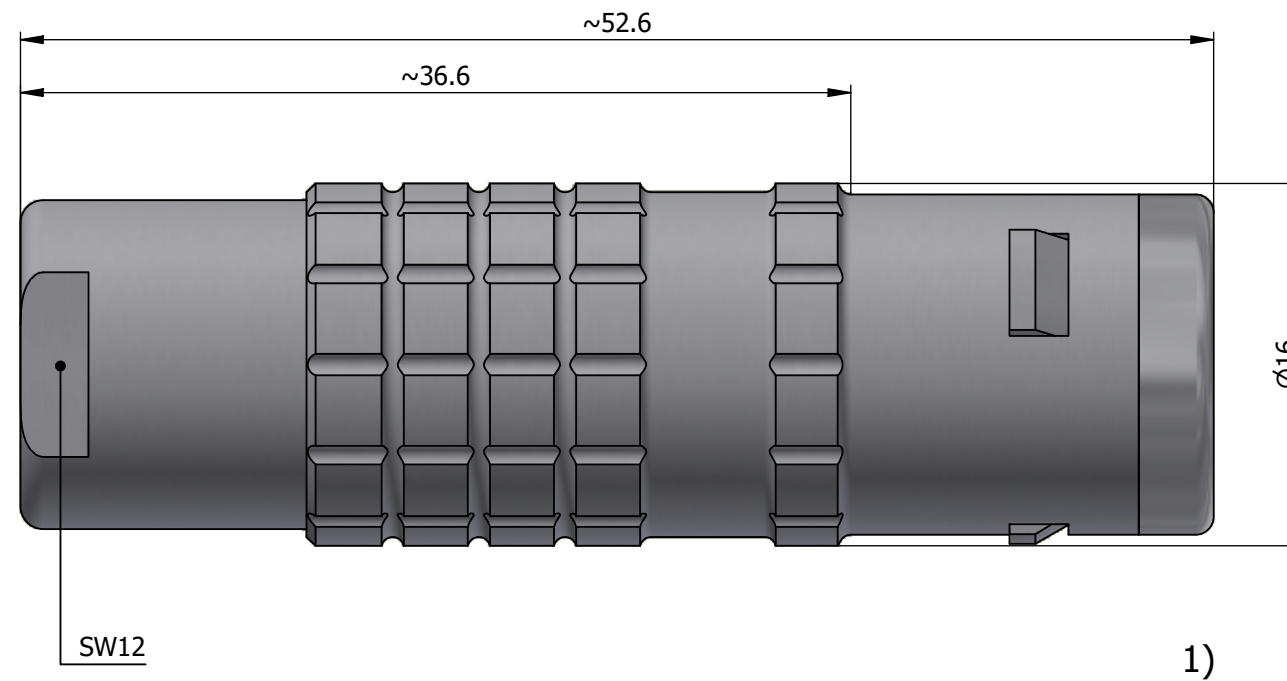

All dimensions are in millimeters (mm)

Alignment Key
Front View

Insert Configuration
Rear View

Note:

1) This picture is generic and for illustrative purposes only, and may show different keying, materials, colour, finish, and contact configuration. Minor shape or feature variations to actual item may be present.

All additional information are documented on the datasheet (See below link or QR Code)
www.lemo.com/pdf/FFA.2E.310.CLAC55.pdf

Model	Series	Insert Config.	Housing	Insulator	Contact	Collet Type	Cable Ø	Variant
FFA	.2E	.310	.CLAC	55				

<p>Datasheet</p>	<p>Straight plug, cable collet</p> <p>Series 2E</p>		<p>Drawn 11.11.2024 MARI/MARI</p>
	<p>LEMO SA Chemin des Champs-Courbes 28 1024 Ecublens - SWITZERLAND</p>		<p>Checked 11.11.2024 OBAR</p>
	<p>Tel. (+41 21) 695 16 00 email : info@lemo.com www.lemo.com</p>		<p>Modified 00 11.11.2024/MARI</p>
	<p>CD</p>		<p>DO NOT SCALE DRAWING</p>
<p>FFA.2E.310.CLAC55</p>			