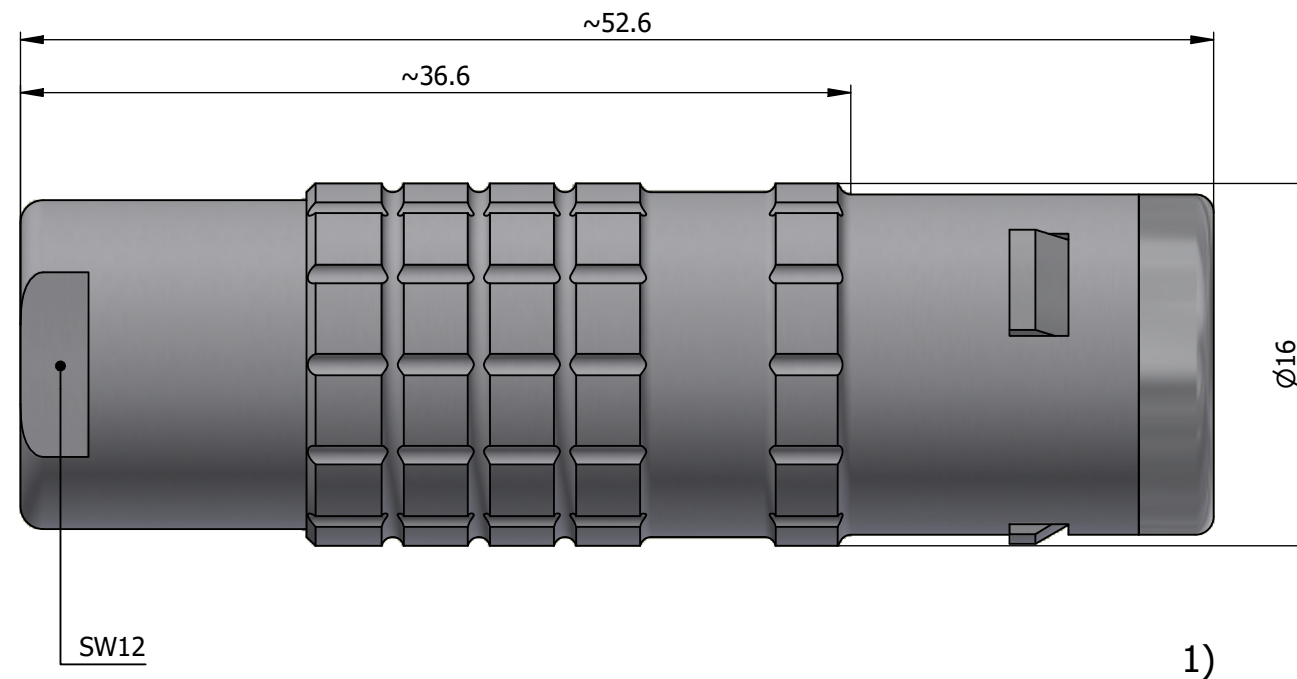

All dimensions are in millimeters (mm)

Alignment Key
Front View

Insert Configuration
Rear View

Note:

1) This picture is generic and for illustrative purposes only, and may show different keying, materials, colour, finish, and contact configuration. Minor shape or feature variations to actual item may be present.

All additional information are documented on the datasheet (See below link or QR Code)
www.lemo.com/pdf/FFA.2E.310.CLAC65.pdf

Model	Series	Insert Config.	Housing	Insulator	Contact	Collet Type	Cable Ø	Variant
FFA	.2E	.310	.CLAC	.65				

<p>Datasheet</p>	<p>Straight plug, cable collet</p> <p>Series 2E</p>		<p>Drawn</p> <p>11.11.2024</p> <p>MARI / MARI</p>
	<p>LEMO SA Chemin des Champs-Courbes 28 1024 Ecublens - SWITZERLAND</p>		<p>Checked</p> <p>11.11.2024</p> <p>OBAR</p>
	<p>Tel. (+41 21) 695 16 00 email : info@lemo.com www.lemo.com</p>		<p>Modified</p> <p>00</p> <p>11.11.2024 / MARI</p>
	<p>CD</p>		<p>DO NOT SCALE DRAWING</p>