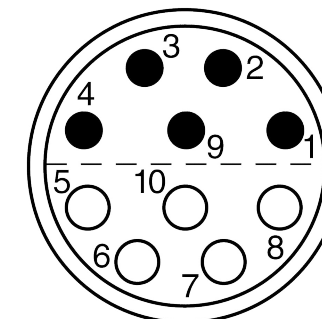

All dimensions are in millimeters (mm)

Alignment Key
Front View

Insert Configuration
Rear View

Note:

1) This picture is generic and for illustrative purposes only, and may show different keying, materials, colour, finish, and contact configuration. Minor shape or feature variations to actual item may be present.

All additional information are documented on the datasheet (See below link or QR Code)
www.lemo.com/pdf/FFA.2E.310.CLAC65.pdf

Model	Series	Insert Config.	Housing	Insulator	Contact	Collet Type	Cable Ø	Variant
FFA	.2E	.310	.CLAC	.65				

<p>Datasheet</p>	<p>Straight plug, cable collet</p> <p>Series 2E</p>		<p>Drawn</p> <p>11.11.2024</p> <p>MARI / MARI</p>
	<p>LEMO SA Chemin des Champs-Courbes 28 1024 Ecublens - SWITZERLAND</p>		<p>Checked</p> <p>11.11.2024</p> <p>OBAR</p>
	<p>Tel. (+41 21) 695 16 00 email : info@lemo.com www.lemo.com</p>		<p>Modified</p> <p>00</p> <p>11.11.2024 / MARI</p>
	<p>CD</p>		<p>DO NOT SCALE DRAWING</p>