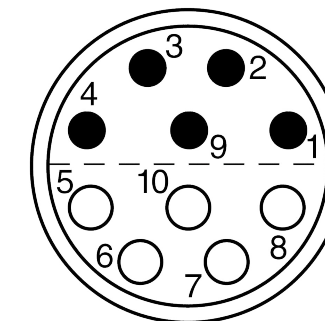

All dimensions are in millimeters (mm)

Alignment Key
Front View

Insert Configuration
Rear View

Note:

1) This picture is generic and for illustrative purposes only, and may show different keying, materials, colour, finish, and contact configuration. Minor shape or feature variations to actual item may be present.

All additional information are documented on the datasheet (See below link or QR Code)
www.lemo.com/pdf/FFA.2E.310.CLAC85.pdf

Model	Series	Insert Config.	Housing	Insulator	Contact	Collet Type	Cable Ø	Variant
FFA	.2E	.310	.CLAC	.85				