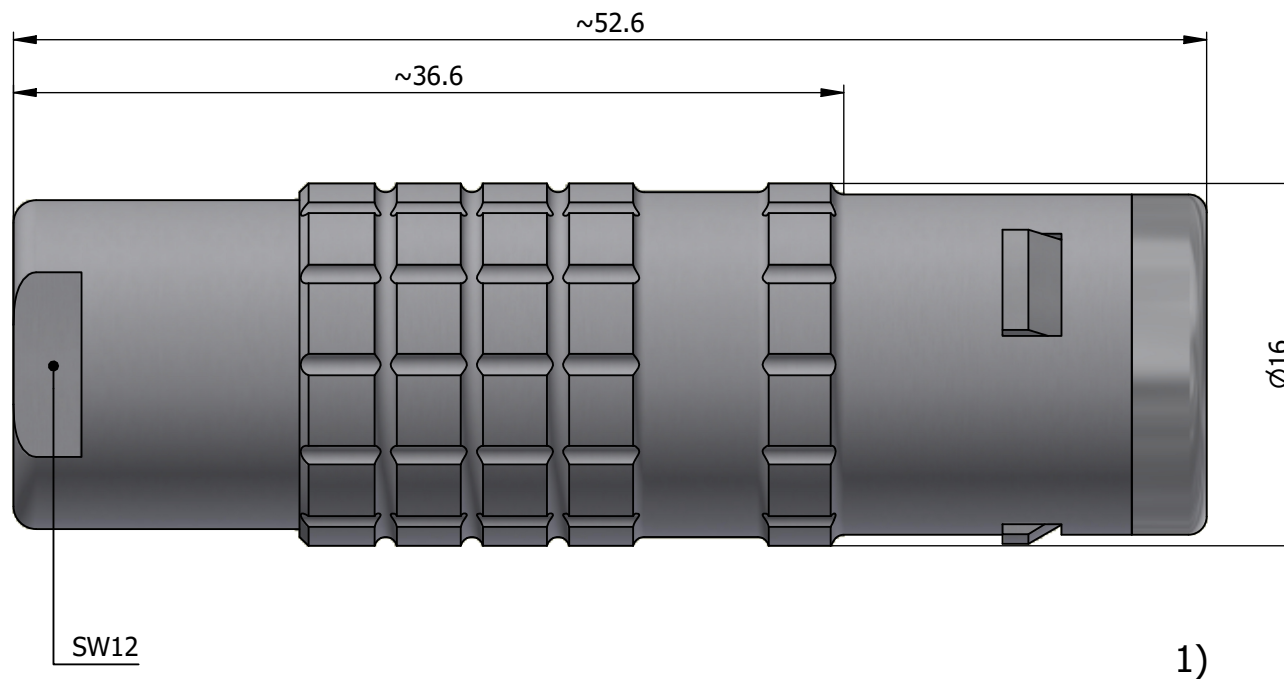

All dimensions are in millimeters (mm)

Alignment Key
Front View

Insert Configuration
Rear View

Note:

1) This picture is generic and for illustrative purposes only, and may show different keying, materials, colour, finish, and contact configuration. Minor shape or feature variations to actual item may be present.

All additional information are documented on the datasheet (See below link or QR Code)
www.lemo.com/pdf/FFA.2E.310.CLAC85.pdf

Model	Series	Insert Config.	Housing	Insulator	Contact	Collet Type	Cable Ø	Variant
FFA	.2E	.310	.CLAC	.85				