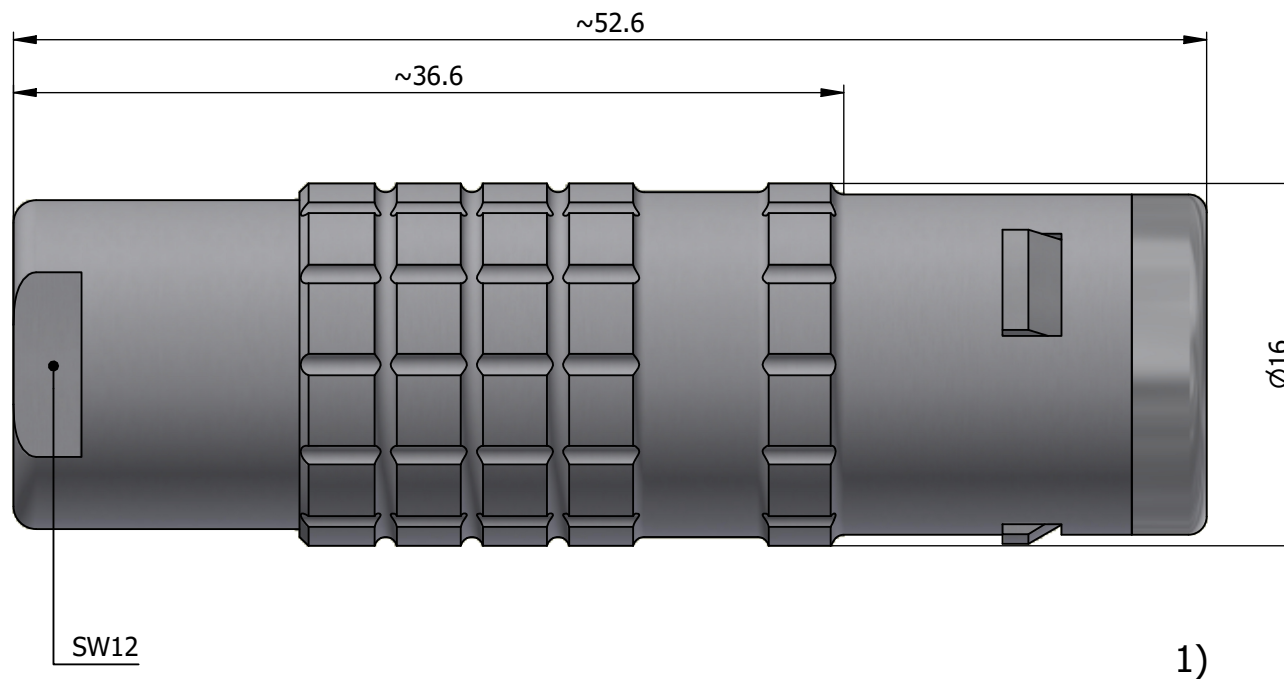

All dimensions are in millimeters (mm)

Alignment Key
Front View

Insert Configuration
Rear View

Note:

1) This picture is generic and for illustrative purposes only, and may show different keying, materials, colour, finish, and contact configuration. Minor shape or feature variations to actual item may be present.

All additional information are documented on the datasheet (See below link or QR Code)
www.lemo.com/pdf/FFA.2E.650.CTAC60.pdf

Model	Series	Insert Config.	Housing	Insulator	Contact	Collet Type	Cable Ø	Variant
FFA	2E	650				CTAC	60	

<p>Datasheet</p>	<p>Straight plug, cable collet</p> <p>Series 2E</p>		<p>Drawn 11.11.2024 MARI/MARI</p>
	<p>LEMO SA Chemin des Champs-Courbes 28 1024 Ecublens - SWITZERLAND</p>		<p>Checked 11.11.2024 OBAR</p>
	<p>Tel. (+41 21) 695 16 00 email : info@lemo.com www.lemo.com</p>		<p>Modified 00 11.11.2024/MARI</p>
	<p>CD</p>		<p>DO NOT SCALE DRAWING</p>
<p>FFA.2E.650.CTAC60</p>			