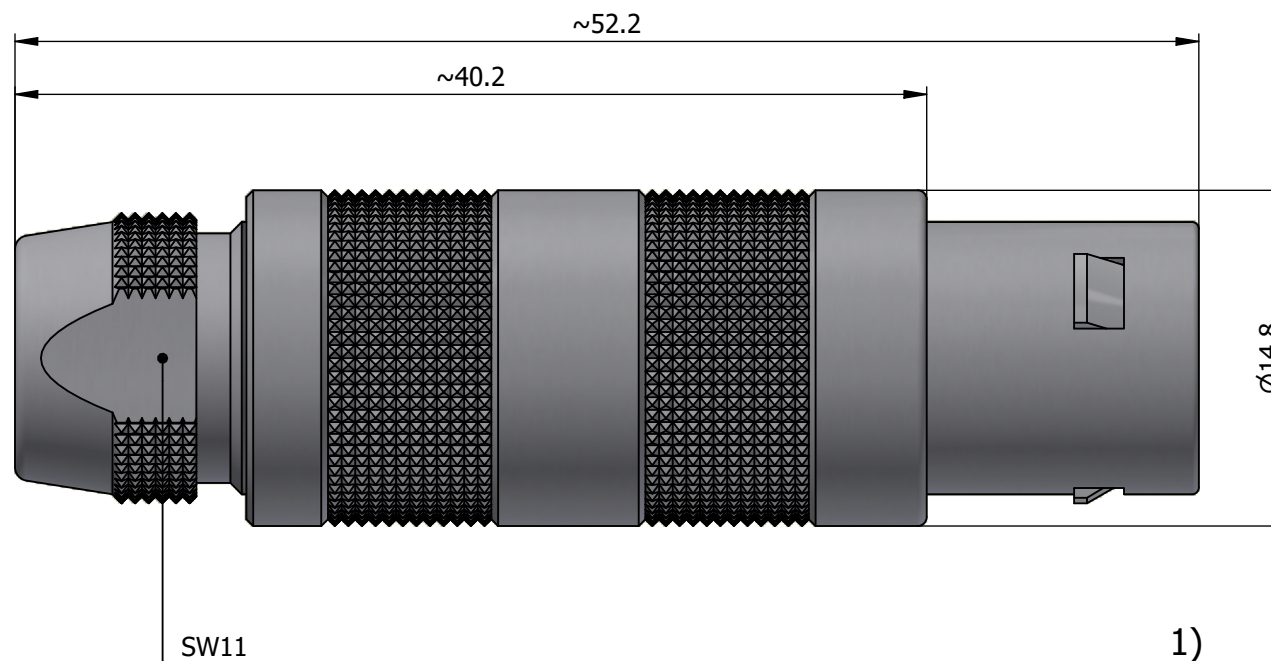

All dimensions are in millimeters (mm)

Alignment Key
Front View

Insert Configuration
Rear View

Note:

1) This picture is generic and for illustrative purposes only, and may show different keying, materials, colour, finish, and contact configuration. Minor shape or feature variations to actual item may be present.

All additional information are documented on the datasheet (See below link or QR Code)
www.lemo.com/pdf/FFA.2S.250.CLAC52.pdf

Model	Series	Insert Config.	Housing	Insulator	Contact	Collet Type	Cable Ø	Variant
FFA	2S	250	CLAC	52				

<p>Datasheet</p>	<p>Straight plug, cable collet</p> <p>Series 2S</p>		<p>Drawn 03.04.2024 MARI / MARI</p>
	<p>LEMO SA Chemin des Champs-Courbes 28 1024 Ecublens - SWITZERLAND</p>		<p>Checked 03.04.2024 OBAR</p>
	<p>Tel. (+41) 21 695 16 00 email : info@lemo.com www.lemo.com</p>		<p>Modified 00 03.04.2024 / MARI</p>
	<p>CD</p>		<p>DO NOT SCALE DRAWING</p>
<p>FFA.2S.250.CLAC52</p>			