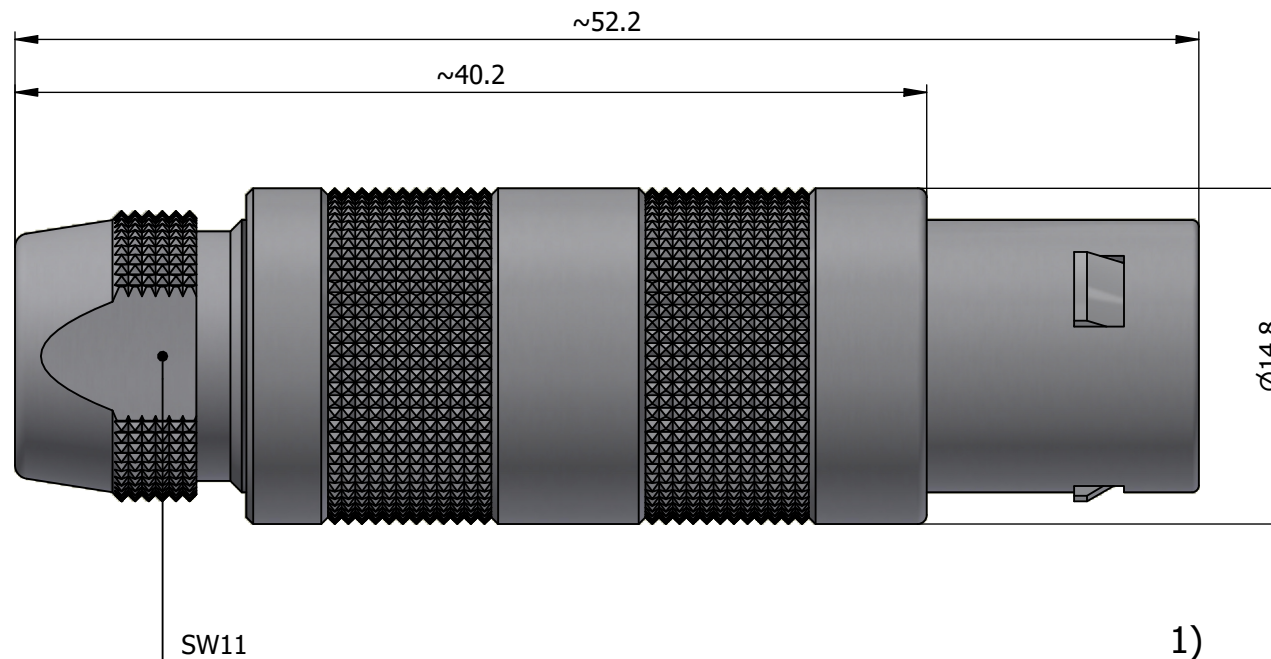

All dimensions are in millimeters (mm)

Alignment Key  
Front View

Insert Configuration  
Rear View

**Note:**

1) This picture is generic and for illustrative purposes only, and may show different keying, materials, colour, finish, and contact configuration. Minor shape or feature variations to actual item may be present.

All additional information are documented on the datasheet (See below link or QR Code)  
[www.lemo.com/pdf/FFA.2S.250.CLLC52.pdf](http://www.lemo.com/pdf/FFA.2S.250.CLLC52.pdf)

Model	Series	Insert Config.	Housing	Insulator	Contact	Collet Type	Cable Ø	Variant
FFA	2S	250	CLLC	52				