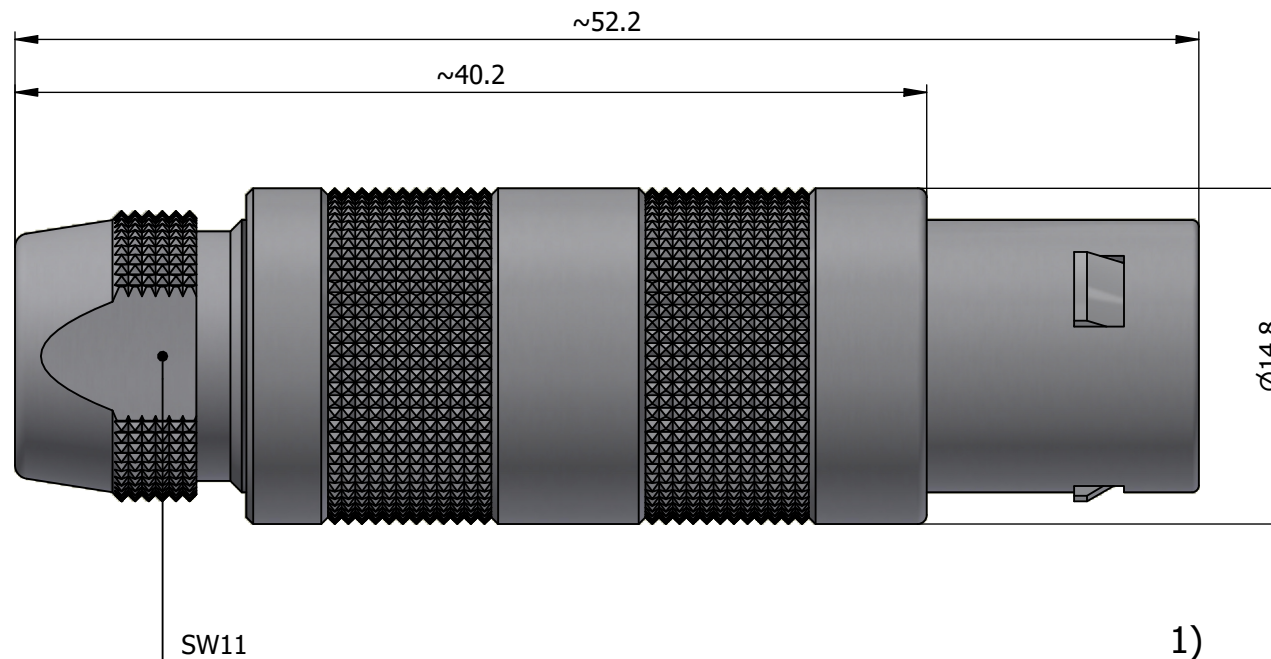

All dimensions are in millimeters (mm)

Alignment Key  
Front View

Insert Configuration  
Rear View

**Note:**

1) This picture is generic and for illustrative purposes only, and may show different keying, materials, colour, finish, and contact configuration. Minor shape or feature variations to actual item may be present.

All additional information are documented on the datasheet (See below link or QR Code)  
[www.lemo.com/pdf/FFA.2S.250.CTAC42.pdf](http://www.lemo.com/pdf/FFA.2S.250.CTAC42.pdf)

Model	Series	Insert Config.	Housing	Insulator	Contact	Collet Type	Cable Ø	Variant
FFA	2S	250				CTAC	42	