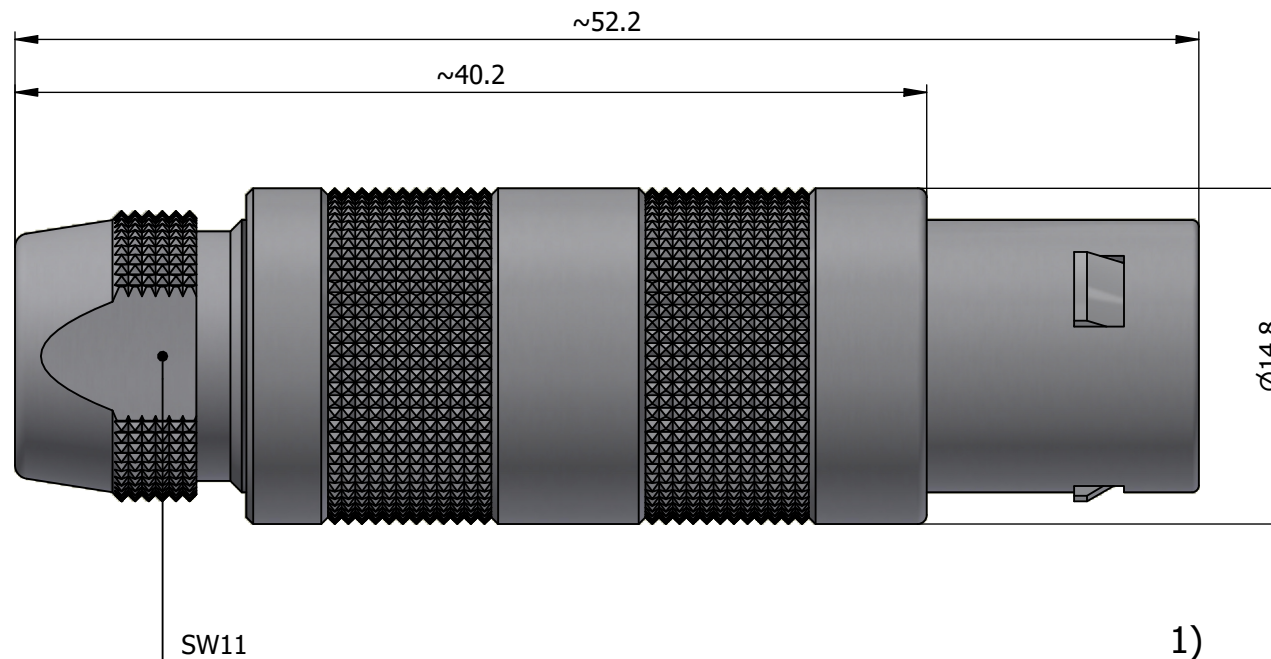

All dimensions are in millimeters (mm)

Alignment Key
Front View

Insert Configuration
Rear View

Note:

1) This picture is generic and for illustrative purposes only, and may show different keying, materials, colour, finish, and contact configuration. Minor shape or feature variations to actual item may be present.

All additional information are documented on the datasheet (See below link or QR Code)
www.lemo.com/pdf/FFA.2S.250.CTAC72.pdf

Model	Series	Insert Config.	Housing	Insulator	Contact	Collet Type	Cable Ø	Variant
FFA	2S	250						CTAC72