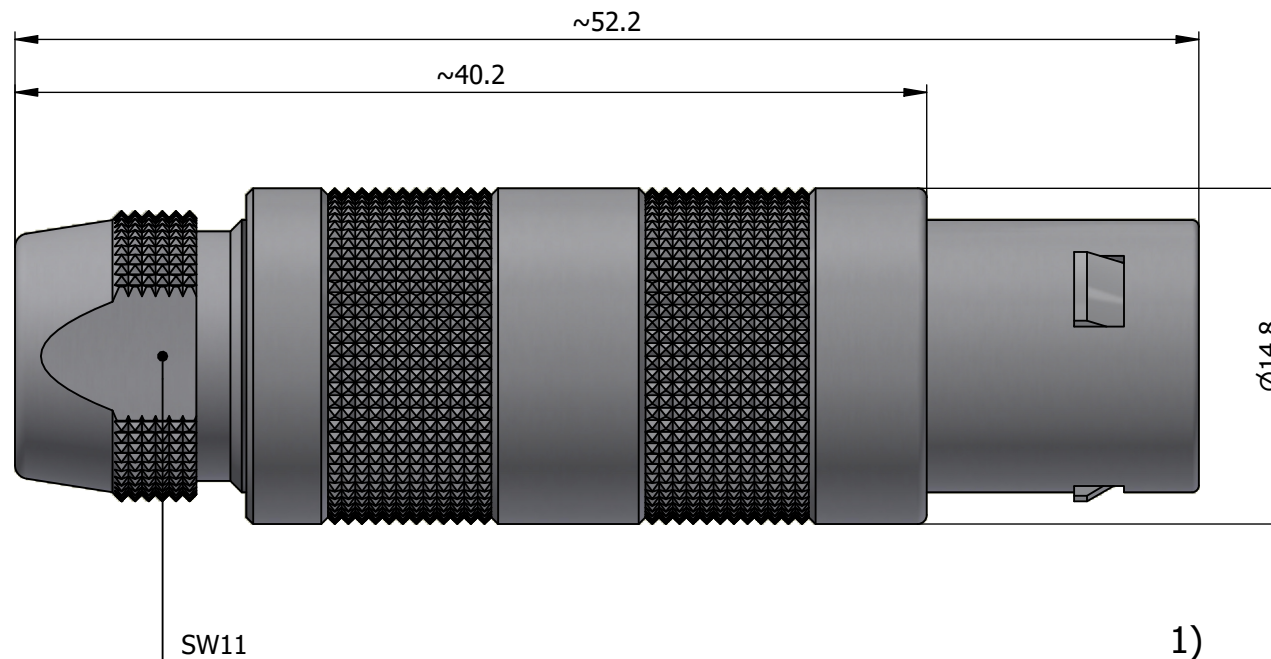

All dimensions are in millimeters (mm)

Alignment Key
Front View

Insert Configuration
Rear View

Note:

1) This picture is generic and for illustrative purposes only, and may show different keying, materials, colour, finish, and contact configuration. Minor shape or feature variations to actual item may be present.

All additional information are documented on the datasheet (See below link or QR Code)
www.lemo.com/pdf/FFA.2S.250.CTLC52.pdf

Model	Series	Insert Config.	Housing	Insulator	Contact	Collet Type	Cable Ø	Variant
FFA	2S	250	CTLC	52				

<p>Datasheet</p>	<p>Straight plug, cable collet</p> <p>Series 2S</p>		<p>Drawn</p> <p>03.04.2024</p> <p>MARI / MARI</p>
	<p>LEMO SA Chemin des Champs-Courbes 28 1024 Ecublens - SWITZERLAND</p>		<p>Checked</p> <p>03.04.2024</p> <p>OBAR</p>
	<p>Tel. (+41) 21 695 16 00 email : info@lemo.com www.lemo.com</p>		<p>Modified</p> <p>00</p> <p>03.04.2024 / MARI</p>
	<p>CD</p>		<p>DO NOT SCALE DRAWING</p>