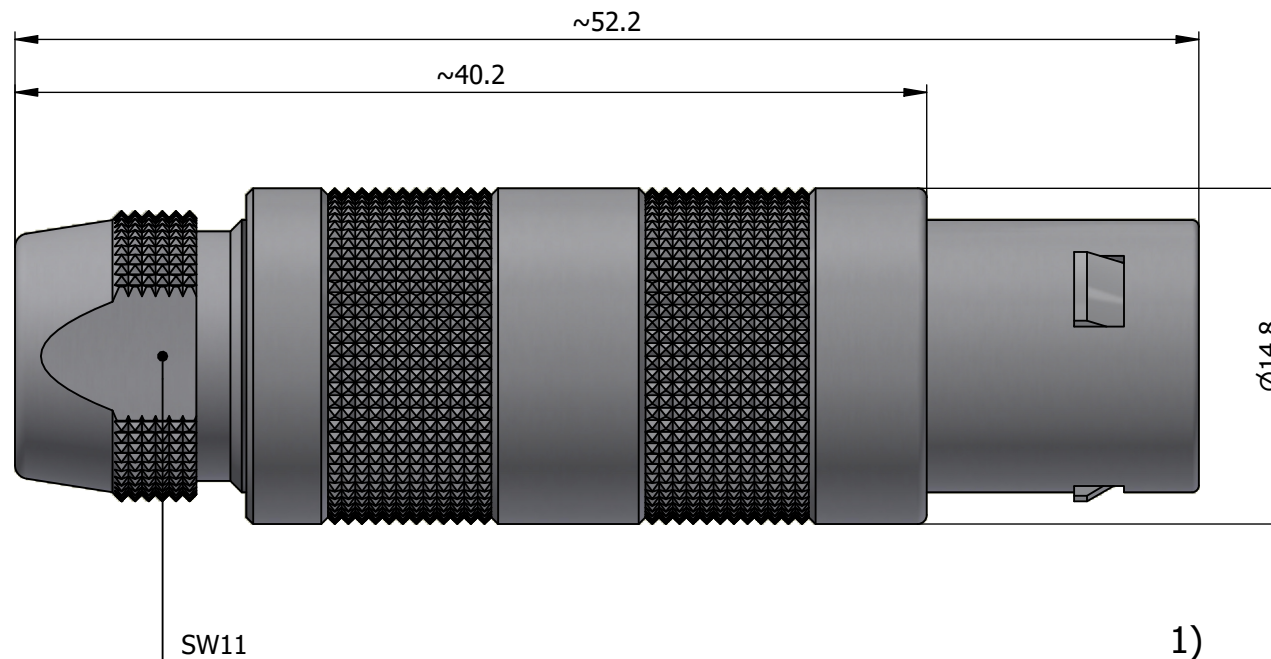

All dimensions are in millimeters (mm)

Alignment Key  
Front View

Insert Configuration  
Rear View

**Note:**

1) This picture is generic and for illustrative purposes only, and may show different keying, materials, colour, finish, and contact configuration. Minor shape or feature variations to actual item may be present.

All additional information are documented on the datasheet (See below link or QR Code)  
[www.lemo.com/pdf/FFA.2S.250.KTAC52.pdf](http://www.lemo.com/pdf/FFA.2S.250.KTAC52.pdf)

Model	Series	Insert Config.	Housing	Insulator	Contact	Collet Type	Cable Ø	Variant
FFA	2S	250	KTAC	52				