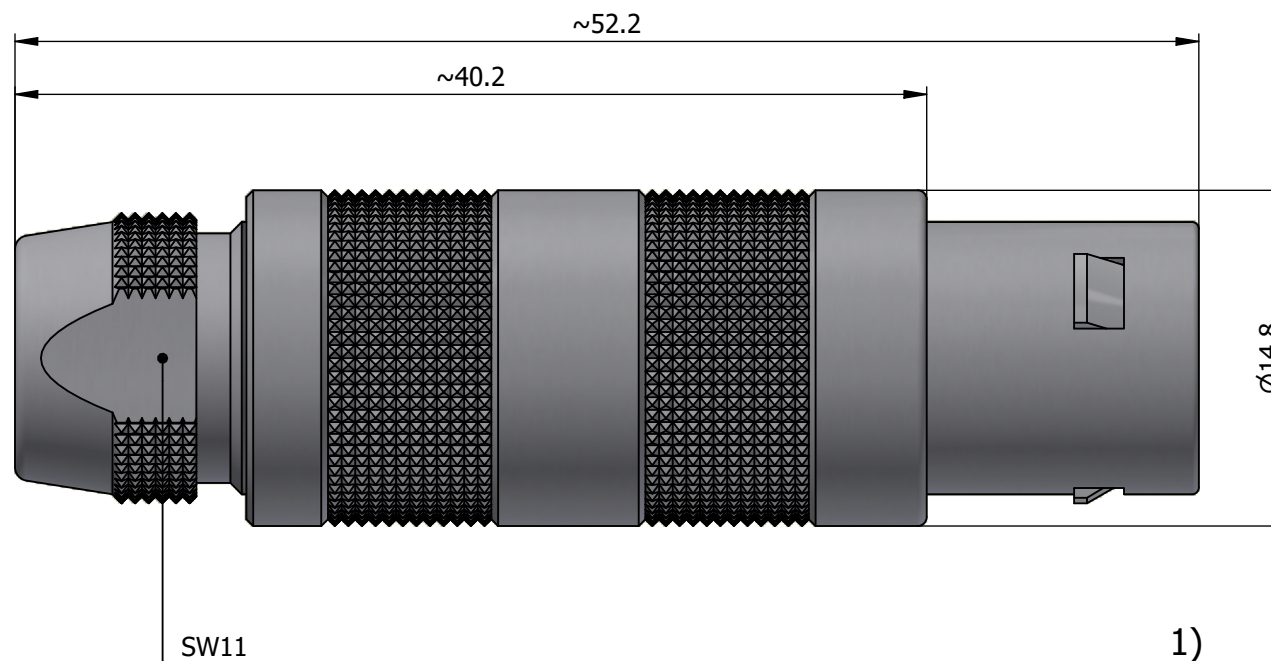

All dimensions are in millimeters (mm)

Alignment Key
Front View

Insert Configuration
Rear View

Note:

1) This picture is generic and for illustrative purposes only, and may show different keying, materials, colour, finish, and contact configuration. Minor shape or feature variations to actual item may be present.

All additional information are documented on the datasheet (See below link or QR Code)
www.lemo.com/pdf/FFA.2S.275.CLLC52.pdf

Model	Series	Insert Config.	Housing	Insulator	Contact	Collet Type	Cable Ø	Variant
FFA	2S	275	CLLC	52				

<p>Datasheet</p>	<p>Straight plug, cable collet</p> <p>Series 2S</p>		<p>Drawn</p> <p>03.04.2024</p> <p>MARI / MARI</p>
	<p>LEMO SA Chemin des Champs-Courbes 28 1024 Ecublens - SWITZERLAND</p>		<p>Checked</p> <p>03.04.2024</p> <p>OBAR</p>
	<p>Tel. (+41) 21 695 16 00 email : info@lemo.com www.lemo.com</p>		<p>Modified</p> <p>00</p> <p>03.04.2024 / MARI</p>
	<p>CD</p>		<p>DO NOT SCALE DRAWING</p>