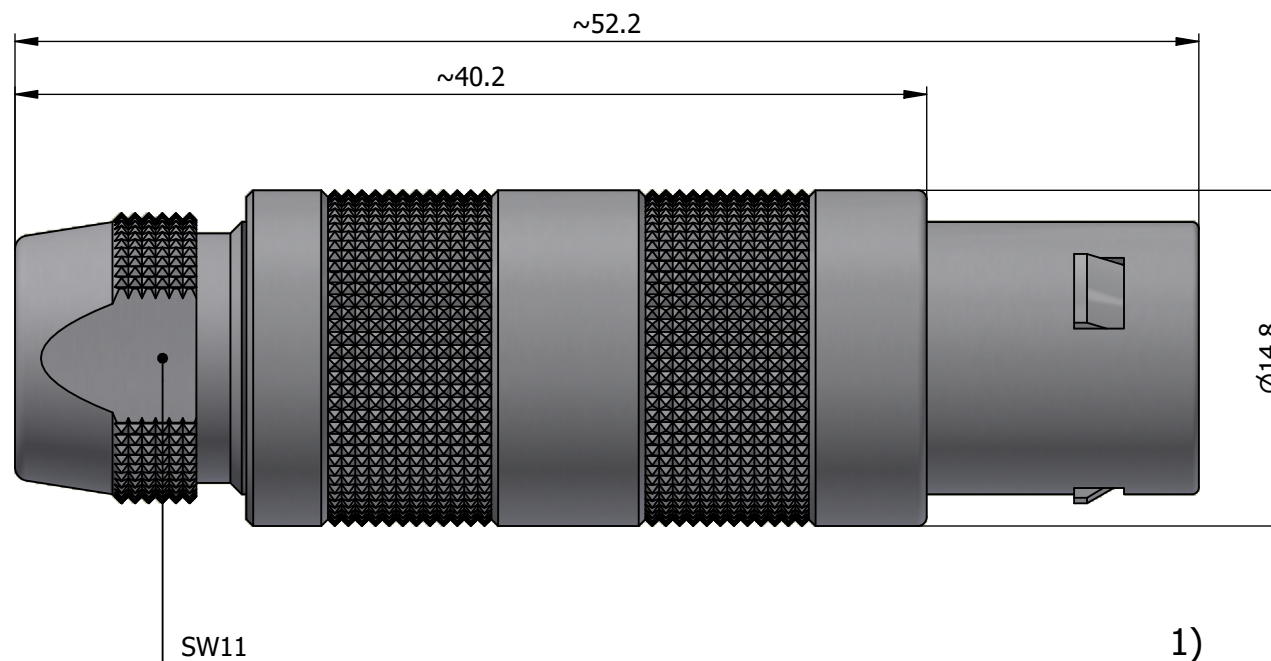

All dimensions are in millimeters (mm)

Alignment Key  
Front View

Insert Configuration  
Rear View

**Note:**

1) This picture is generic and for illustrative purposes only, and may show different keying, materials, colour, finish, and contact configuration. Minor shape or feature variations to actual item may be present.

All additional information are documented on the datasheet (See below link or QR Code)  
[www.lemo.com/pdf/FFA.2S.302.CLAC32.pdf](http://www.lemo.com/pdf/FFA.2S.302.CLAC32.pdf)

Model	Series	Insert Config.	Housing	Insulator	Contact	Collet Type	Cable Ø	Variant
FFA	2S	302	CLAC	32				