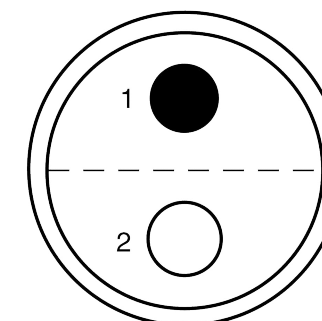

All dimensions are in millimeters (mm)

Alignment Key  
Front View

Insert Configuration  
Rear View

**Note:**

1) This picture is generic and for illustrative purposes only, and may show different keying, materials, colour, finish, and contact configuration. Minor shape or feature variations to actual item may be present.

All additional information are documented on the datasheet (See below link or QR Code)  
[www.lemo.com/pdf/FFA.2S.302.CLAC32.pdf](http://www.lemo.com/pdf/FFA.2S.302.CLAC32.pdf)

Model	Series	Insert Config.	Housing	Insulator	Contact	Collet Type	Cable Ø	Variant
FFA	2S	302	CLAC	32				