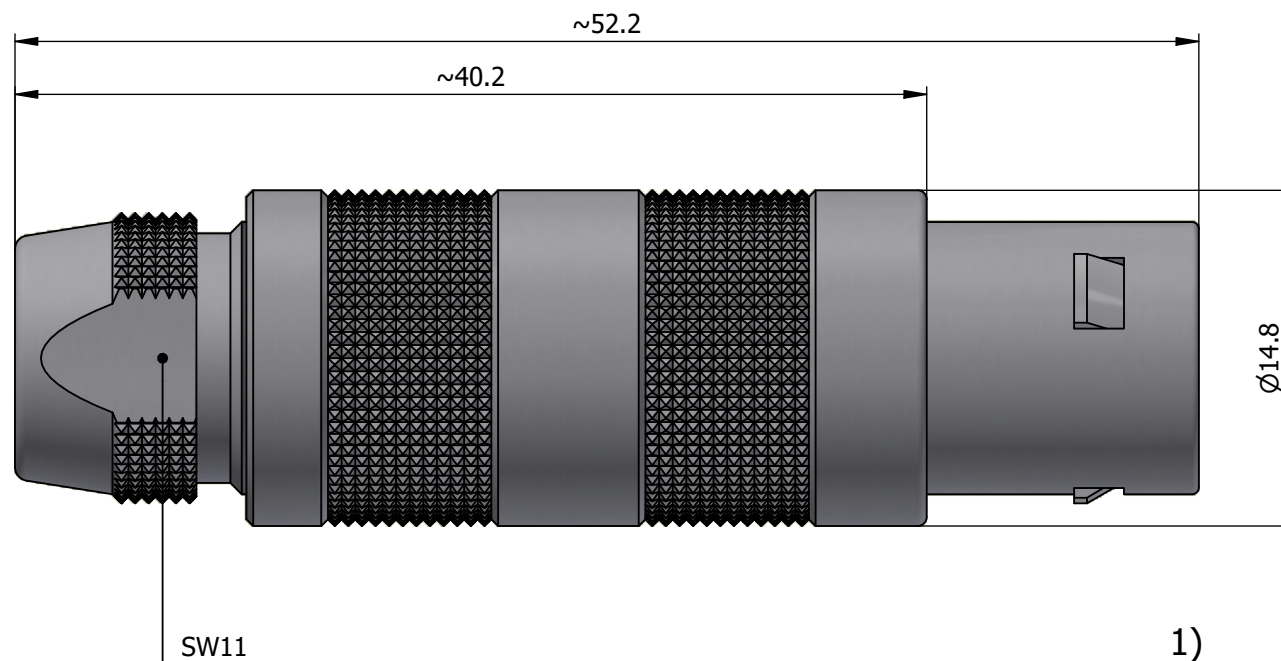

All dimensions are in millimeters (mm)

Alignment Key  
Front View

Insert Configuration  
Rear View

**Note:**

1) This picture is generic and for illustrative purposes only, and may show different keying, materials, colour, finish, and contact configuration. Minor shape or feature variations to actual item may be present.

All additional information are documented on the datasheet (See below link or QR Code)  
[www.lemo.com/pdf/FFA.2S.302.CLAC72.pdf](http://www.lemo.com/pdf/FFA.2S.302.CLAC72.pdf)

Model	Series	Insert Config.	Housing	Insulator	Contact	Collet Type	Cable Ø	Variant
FFA	2S	302	CLAC	72				