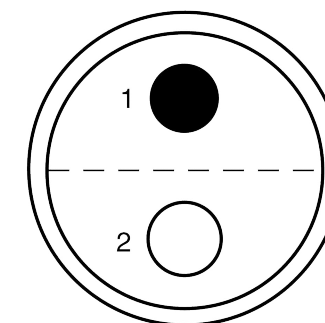

All dimensions are in millimeters (mm)

Alignment Key  
Front View

Insert Configuration  
Rear View

**Note:**

1) This picture is generic and for illustrative purposes only, and may show different keying, materials, colour, finish, and contact configuration. Minor shape or feature variations to actual item may be present.

All additional information are documented on the datasheet (See below link or QR Code)  
[www.lemo.com/pdf/FFA.2S.302.CLAC72.pdf](http://www.lemo.com/pdf/FFA.2S.302.CLAC72.pdf)

Model	Series	Insert Config.	Housing	Insulator	Contact	Collet Type	Cable Ø	Variant
FFA	2S	302	CLAC	72				