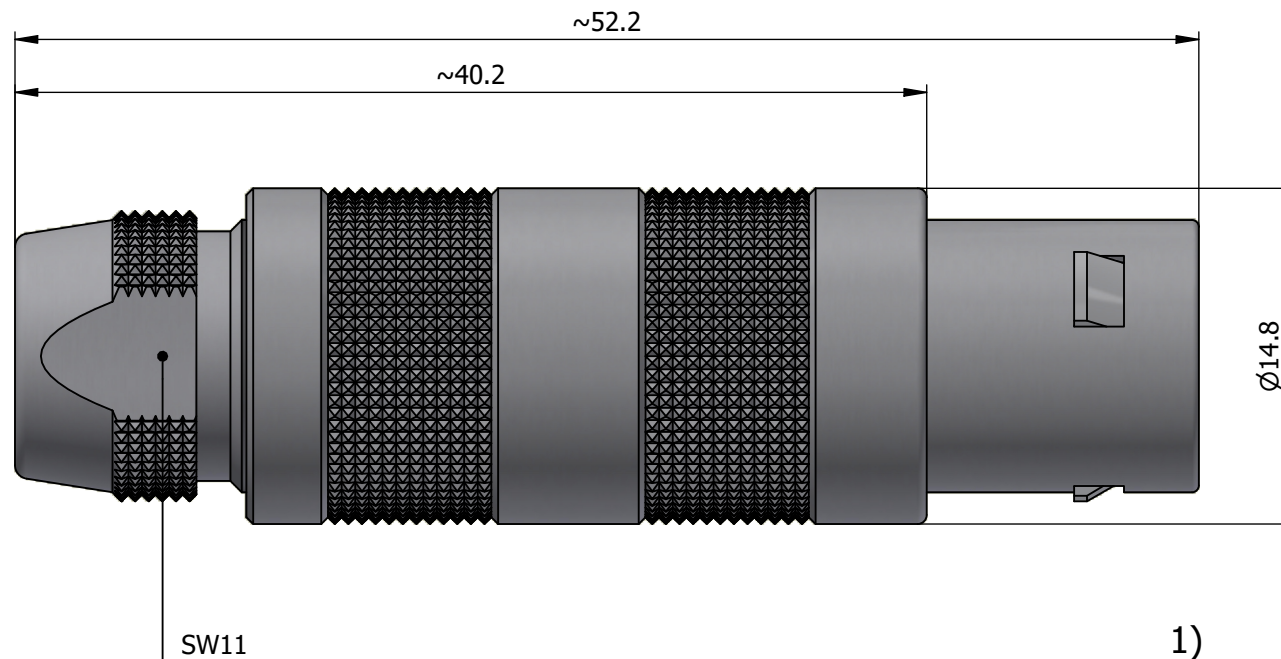

All dimensions are in millimeters (mm)

Alignment Key
Front View

Insert Configuration
Rear View

Note:

1) This picture is generic and for illustrative purposes only, and may show different keying, materials, colour, finish, and contact configuration. Minor shape or feature variations to actual item may be present.

All additional information are documented on the datasheet (See below link or QR Code)
www.lemo.com/pdf/FFA.2S.302.CLAC82.pdf

Model	Series	Insert Config.	Housing	Insulator	Contact	Collet Type	Cable Ø	Variant
FFA	2S	302	CLAC	82				