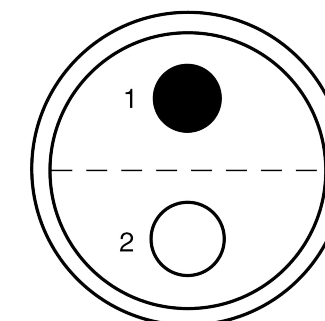

All dimensions are in millimeters (mm)

Alignment Key
Front View

Insert Configuration
Rear View

Note:

1) This picture is generic and for illustrative purposes only, and may show different keying, materials, colour, finish, and contact configuration. Minor shape or feature variations to actual item may be present.

All additional information are documented on the datasheet (See below link or QR Code)
www.lemo.com/pdf/FFA.2S.302.CLAC82.pdf

Model	Series	Insert Config.	Housing	Insulator	Contact	Collet Type	Cable Ø	Variant
FFA	2S	302	CLAC	82				