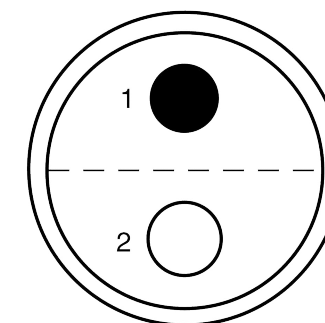

All dimensions are in millimeters (mm)

Alignment Key
Front View

Insert Configuration
Rear View

Note:

1) This picture is generic and for illustrative purposes only, and may show different keying, materials, colour, finish, and contact configuration. Minor shape or feature variations to actual item may be present.

All additional information are documented on the datasheet (See below link or QR Code)
www.lemo.com/pdf/FFA.2S.302.CLAC87.pdf

Model	Series	Insert Config.	Housing	Insulator	Contact	Collet Type	Cable Ø	Variant
FFA	2S	302						CLAC87