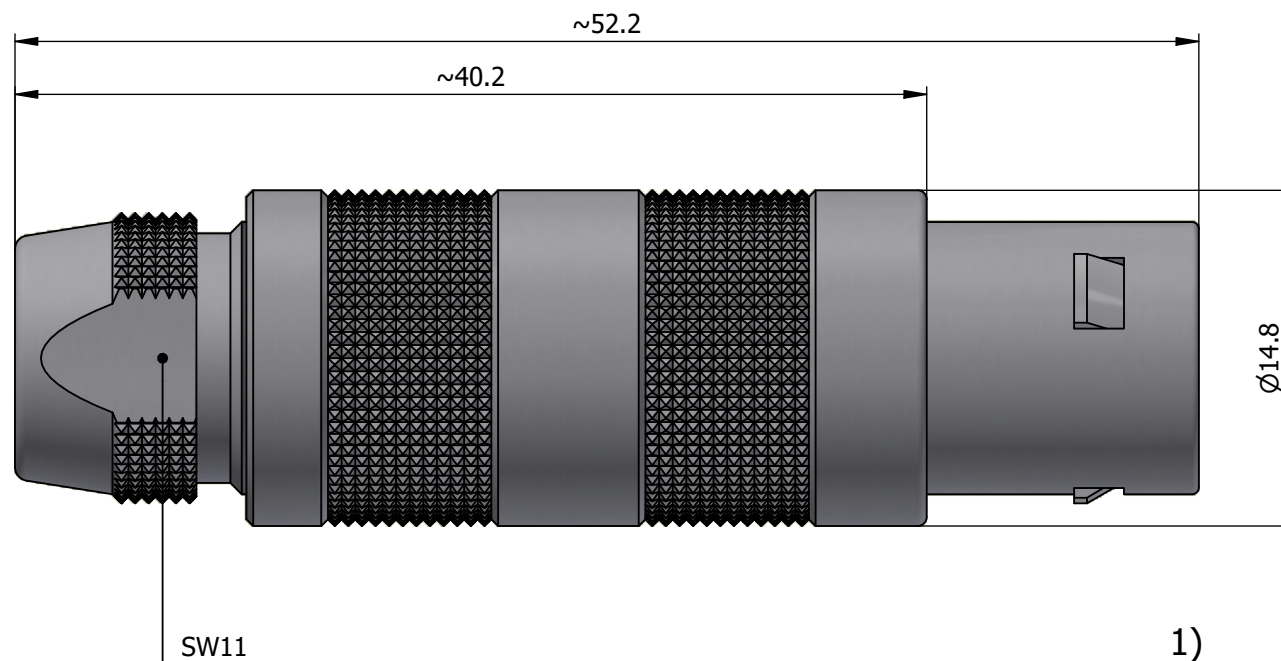

All dimensions are in millimeters (mm)

Alignment Key
Front View

Insert Configuration
Rear View

Note:

1) This picture is generic and for illustrative purposes only, and may show different keying, materials, colour, finish, and contact configuration. Minor shape or feature variations to actual item may be present.

All additional information are documented on the datasheet (See below link or QR Code)
www.lemo.com/pdf/FFA.2S.302.CLAC87.pdf

Model	Series	Insert Config.	Housing	Insulator	Contact	Collet Type	Cable Ø	Variant
FFA	2S	302						CLAC87