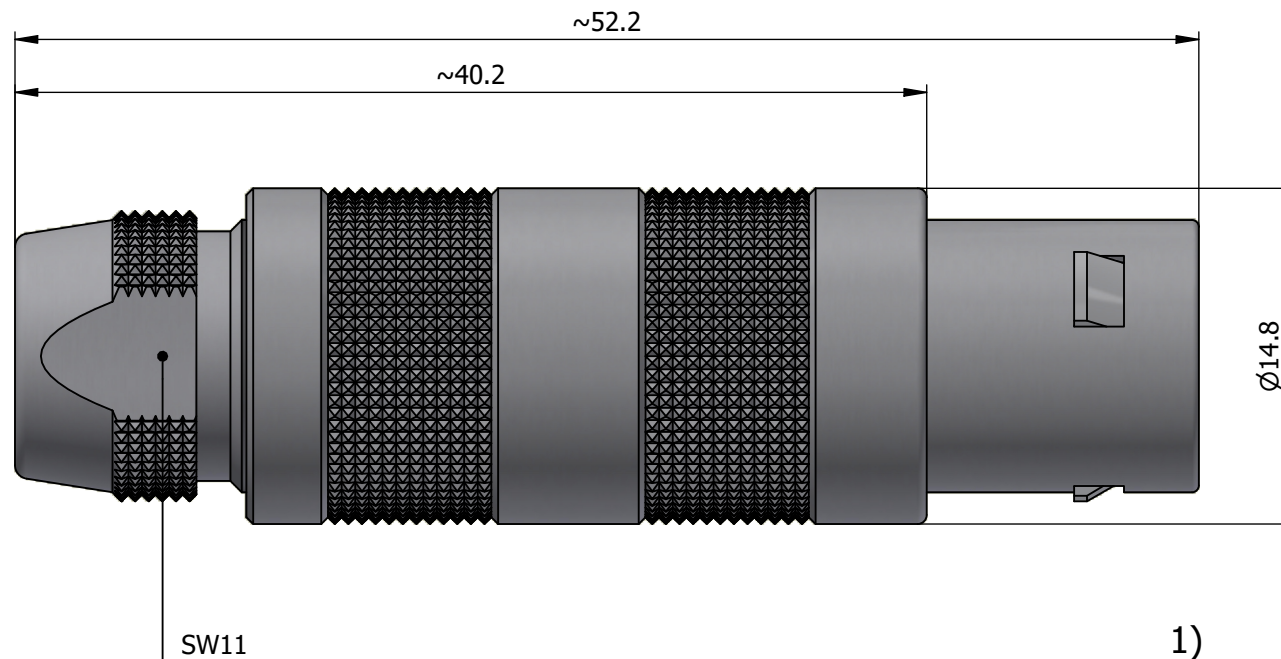

All dimensions are in millimeters (mm)

Alignment Key
Front View

Insert Configuration
Rear View

Note:

1) This picture is generic and for illustrative purposes only, and may show different keying, materials, colour, finish, and contact configuration. Minor shape or feature variations to actual item may be present.

All additional information are documented on the datasheet (See below link or QR Code)
www.lemo.com/pdf/FFA.2S.302.CLAL72.pdf

Model	Series	Insert Config.	Housing	Insulator	Contact	Collet Type	Cable Ø	Variant
FFA	2S	302	CLAL	72				