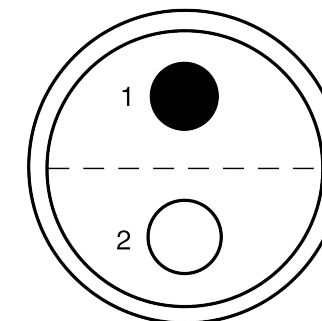

All dimensions are in millimeters (mm)

Alignment Key
Front View

Insert Configuration
Rear View

Note:

1) This picture is generic and for illustrative purposes only, and may show different keying, materials, colour, finish, and contact configuration. Minor shape or feature variations to actual item may be present.

All additional information are documented on the datasheet (See below link or QR Code)
www.lemo.com/pdf/FFA.2S.302.CLAL72.pdf

Model	Series	Insert Config.	Housing	Insulator	Contact	Collet Type	Cable Ø	Variant
FFA	2S	302	CLAL	72				