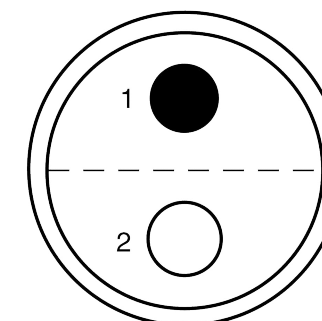

All dimensions are in millimeters (mm)

Alignment Key
Front View

Insert Configuration
Rear View

Note:

1) This picture is generic and for illustrative purposes only, and may show different keying, materials, colour, finish, and contact configuration. Minor shape or feature variations to actual item may be present.

All additional information are documented on the datasheet (See below link or QR Code)
www.lemo.com/pdf/FFA.2S.302.CLAL82.pdf

Model	Series	Insert Config.	Housing	Insulator	Contact	Collet Type	Cable Ø	Variant
FFA	2S	302	CLAL	82				