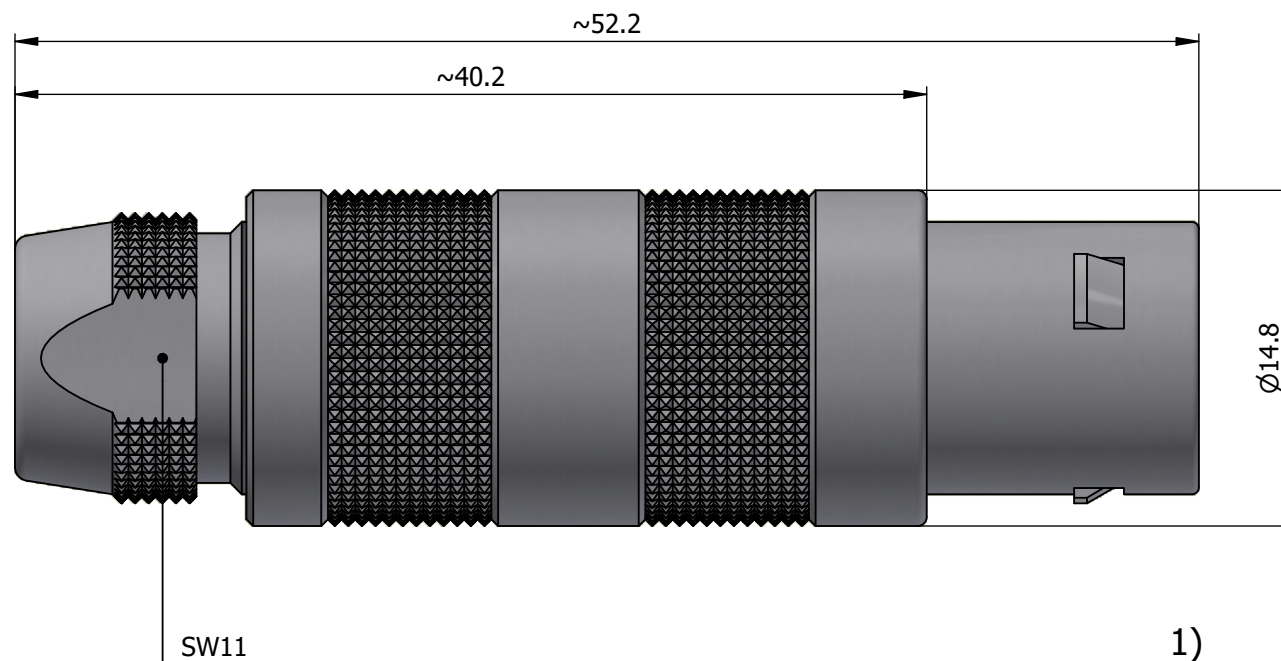

All dimensions are in millimeters (mm)

Alignment Key
Front View

Insert Configuration
Rear View

Note:

1) This picture is generic and for illustrative purposes only, and may show different keying, materials, colour, finish, and contact configuration. Minor shape or feature variations to actual item may be present.

All additional information are documented on the datasheet (See below link or QR Code)
www.lemo.com/pdf/FFA.2S.302.CLAL82.pdf

Model	Series	Insert Config.	Housing	Insulator	Contact	Collet Type	Cable Ø	Variant
FFA	2S	302	CLAL	82				

<p>Datasheet</p>	<p>Straight plug, cable collet</p> <p>Series 2S</p>		<p>Drawn</p> <p>03.04.2024</p> <p>MARI / MARI</p>
	<p>LEMO SA Chemin des Champs-Courbes 28 1024 Ecublens - SWITZERLAND</p>		<p>Checked</p> <p>03.04.2024</p> <p>OBAR</p>
	<p>Tel. (+41) 21 695 16 00 email : info@lemo.com www.lemo.com</p>		<p>Modified</p> <p>00</p> <p>03.04.2024 / MARI</p>
	<p>CD</p>		<p>DO NOT SCALE DRAWING</p>
<p>FFA.2S.302.CLAL82</p>			